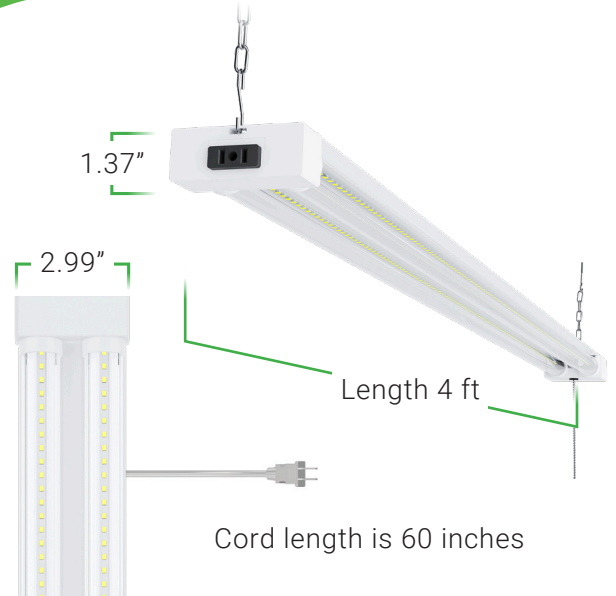

SPECIFICATIONS

Voltage	120V
Wattage	40W
Current	0.340A
Power Factor	1.0

LIGHTING PERFORMANCE

Lumens	4500
Equivalency	260W
Color Temperature	3000K-5000K
Color Rendering Index (CRI)	80
Beam Angle	120°
Dimmable	No
Efficiency (lm/w)	110.00
Frequency	60Hz

ENVIRONMENT

Operating Temperature	4°F to 104°F
Suitable for Damp Locations Ingress	Yes
IP Rating	IP30

CONSTRUCTION

Housing	Aluminum+PC
Weight	2.70lbs
Fixture Color/Finish	Frosted
Wiring	5' plug-in cord
Linkability	Up to 4

LIFESPAN

Average Life (Hours)	50,000+
Warranty	7 years