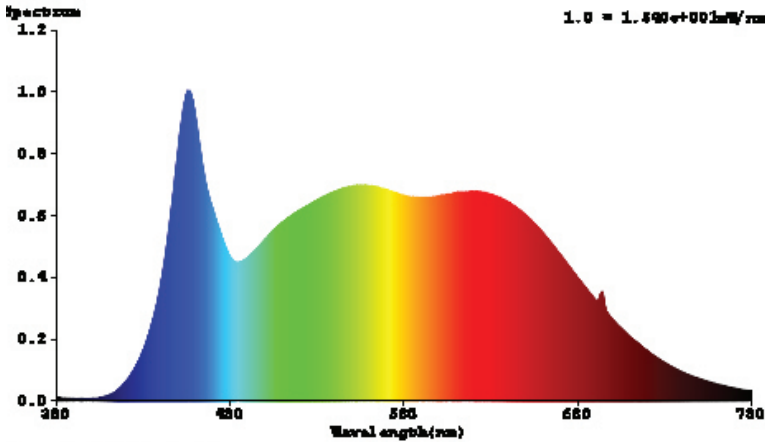

UTILITY SHOP LIGHT 40W - CLEAR

This 4ft long, plug and play LED Utility Shop Light with clear cover can be mounted flush to the ceiling or chain suspended with the included hardware. The damp rated Shop Light provides a bright 4500 lumen light for task work or commercial applications.

MODELS

SH_C-40W-3K-# SH_C-40W-4K-#
SH_C-40W-5K-# SH_C-40W-6K-#

LED'S SPECTRUM WAVE FORM

SPECTRUM DISTRIBUTION

CIE1931 Chromaticity Diagram