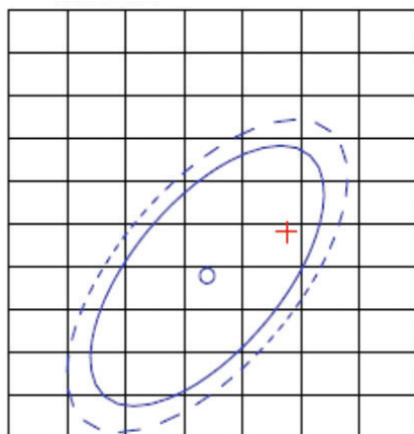

T8 18W CLEAR TUBE LIGHT BALLAST BYPASS

A brighter lighting option for your replacement tubes, the Sunco T8 18W Clear LED Tube features a very bright 2200 lumens with only slightly more watts consumed. The 50,000 hours increase the longevity of this single ended power (SEP) LED tube. It requires less relamping, compared to traditional tubes. Compatible with 110-227V.

MODELS

T8_BY_C-18W-#PK

LED'S SPECTRUM WAVE FORM

SPECTRUM DISTRIBUTION

CIE1931 Chromaticity Diagram

CERTIFICATIONS

G13 Base
T8, T10, T12
Compatible

SPECIFICATIONS