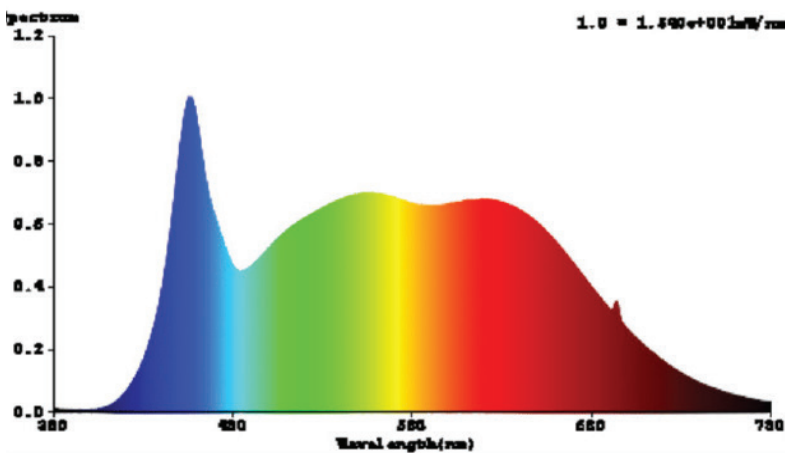

T8 18W CLEAR TUBE LIGHT BALLAST BYPASS

A brighter lighting option for your replacement tubes, the Sunco T8 18W Clear LED Tube features a very bright 2200 lumens with only slightly more watts consumed. The 50,000 hours increase the longevity of this single ended power (SEP) LED tube. It requires less relamping, compared to traditional tubes. Compatible with 110-227V.

MODELS

T8_BY_C-18W-#PK

LED'S SPECTRUM WAVE FORM

SPECTRUM DISTRIBUTION

CIE1931 Chromaticity Diagram