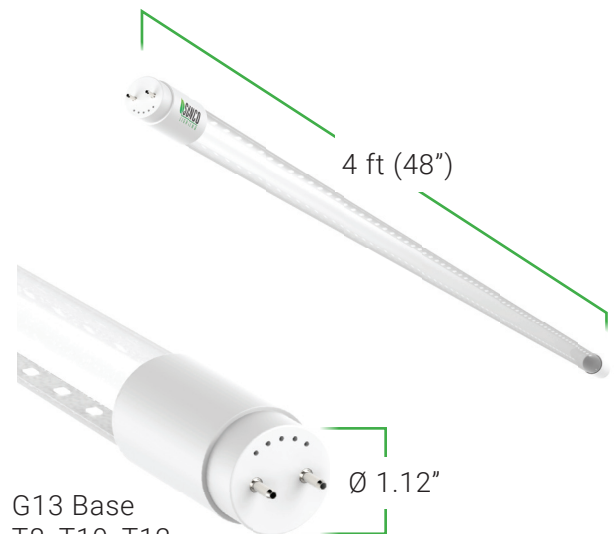

T8 18W CLEAR TUBE LIGHT BALLAST BYPASS

A brighter lighting option for your replacement tubes, the Sunco T8 18W Clear LED Tube features a very bright 2200 lumens with only slightly more watts consumed. The 50,000 hours increase the longevity of this single ended power (SEP) LED tube. It requires less relamping, compared to traditional tubes. Compatible with 110-227V.

MODELS

T8_BY_C-18W-#PK

LED'S SPECTRUM WAVE FORM

SPECTRUM DISTRIBUTION

CIE1931 Chromaticity Diagram

CERTIFICATIONS

G13 Base
T8, T10, T12
Compatible

SPECIFICATIONS

Voltage	120/277V
Wattage	18W
Current	0.165/0.075A
Power Factor	0.968

LIGHTING PERFORMANCE

Lumens	2200
Equivalency	40W
Color Temperature	4000K-6000K
Color Rendering Index (CRI)	80
Beam Angle	120°
Dimmable	No
Efficiency (lm/w)	120.00
Frequency	60Hz