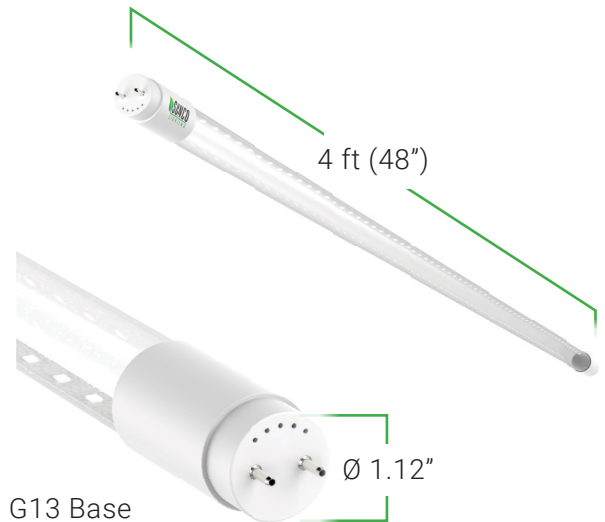

T8 15W CLEAR TUBE LIGHT

The T8 LED 15W Tube with clear cover delivers a bright 1800 lumens for an instant on light with no flickering. Ideal replacement tube. This Type B and shatter resistant LED tube is a single ended power (SEP) tube that bypasses the ballast to reduce electricity to only 15W. Their longer life reduces your maintenance time. Compatible with 120-227V.

MODELS

T8_BY_C-15W-#PK

LED'S SPECTRUM WAVE FORM

SPECTRUM DISTRIBUTION

CIE1931 Chromaticity Diagram

CERTIFICATIONS

G13 Base
T8, T10, T12
Compatible

SPECIFICATIONS

Voltage	120/277V
Wattage	15W
Current	0.14/06A
Power Factor	0.968

LIGHTING PERFORMANCE

Lumens	1800
Equivalency	32W
Color Temperature	5000K
Color Rendering Index (CRI)	80
Beam Angle	160°
Dimmable	No
Efficiency (lm/w)	120.00
Frequency	60Hz

ENVIRONMENT

Operating Temperature	4°F to 104°F
Suitable for Damp Locations Ingress	Yes

CONSTRUCTION

Housing	Aluminum+PC
Weight	0.47lbs
Fixture Color/Finish	Clear
Wiring	Single-End

LIFESPAN

Average Life (Hours)	50,000+
Warranty	5 years