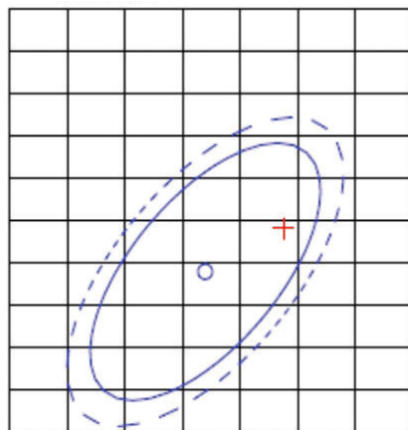

T8 15W CLEAR TUBE LIGHT

The T8 LED 15W Tube with clear cover delivers a bright 1800 lumens for an instant on light with no flickering. Ideal replacement tube. This Type B and shatter resistant LED tube is a single ended power (SEP) tube that bypasses the ballast to reduce electricity to only 15W. Their longer life reduces your maintenance time. Compatible with 120-227V.

MODELS

T8_BY_C-15W-#PK

LED'S SPECTRUM WAVE FORM

SPECTRUM DISTRIBUTION

CIE1931 Chromaticity Diagram

CERTIFICATIONS

G13 Base
T8, T10, T12
Compatible

SPECIFICATIONS