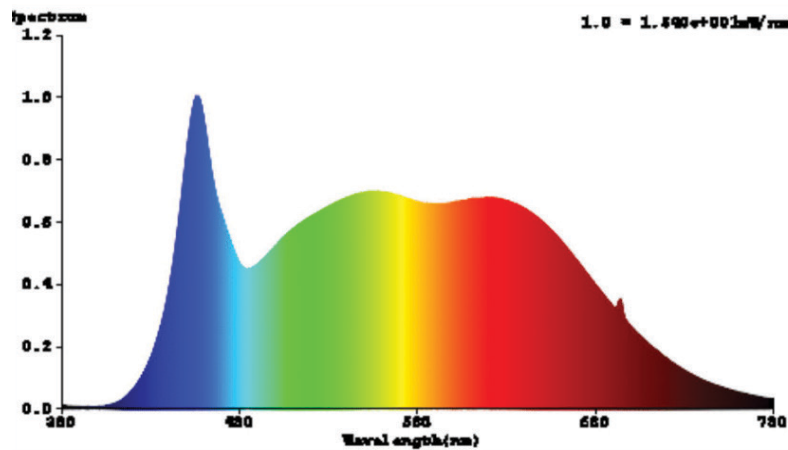

T8 15W CLEAR TUBE LIGHT

The T8 LED 15W Tube with clear cover delivers a bright 1800 lumens for an instant on light with no flickering. Ideal replacement tube. This Type B and shatter resistant LED tube is a single ended power (SEP) tube that bypasses the ballast to reduce electricity to only 15W. Their longer life reduces your maintenance time. Compatible with 120-227V.

MODELS

T8_BY_C-15W-#PK

LED'S SPECTRUM WAVE FORM

SPECTRUM DISTRIBUTION

CIE1931 Chromaticity Diagram