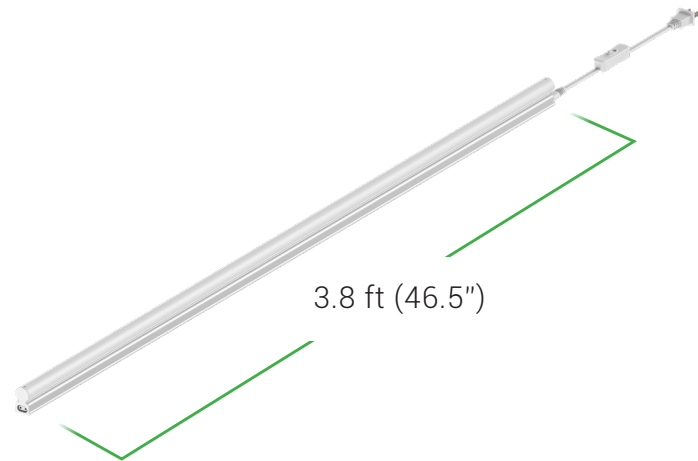

T5 INTEGRATED TUBE LIGHT

Convert to LED with Sunco for instant energy savings (up to 85%), Our T5 Integrated LED tubes to provide instant bright light (+120 lumens/watt), no flickering for maximum eye comfort.

MODELS

T5-20W-5K-# T5-20W-6K-#

LED'S SPECTRUM WAVE FORM

SPECTRUM DISTRIBUTION

CIE1931 Chromaticity Diagram

SPECIFICATIONS

Voltage	120V
Wattage	20W
Current	0.250A
Power Factor	0.750

LIGHTING PERFORMANCE

Lumens	1700
Equivalency	42W
Color Temperature	5000K/6000K
Color Rendering Index (CRI)	80
Beam Angle	120°
Dimmable	No
Efficiency (lm/w)	85
Frequency	60Hz

ENVIRONMENT

Operating Temperature	4°F to 104°F
Suitable for Damp Locations Ingress	Yes
IP Rating	IP40