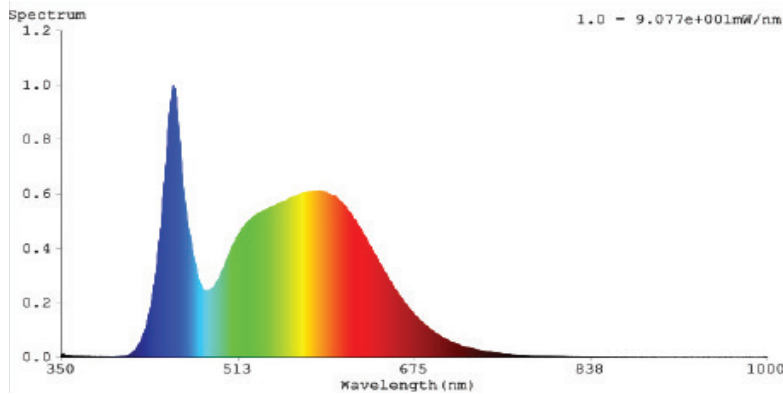

T5 INTEGRATED TUBE LIGHT

Convert to LED with Sunco for instant energy savings (up to 85%), Our T5 Integrated LED tubes to provide instant bright light (+120 lumens/watt), no flickering for maximum eye comfort.

MODELS

T5-20W-5K-# T5-20W-6K-#

LED'S SPECTRUM WAVE FORM

SPECTRUM DISTRIBUTION

CIE1931 Chromaticity Diagram

SPECIFICATIONS

Voltage	120V
Wattage	20W
Current	0.250A
Power Factor	0.750

LIGHTING PERFORMANCE

Lumens	1700
Equivalency	42W
Color Temperature	5000K/6000K
Color Rendering Index (CRI)	80
Beam Angle	120°
Dimmable	No
Efficiency (lm/w)	85
Frequency	60Hz

ENVIRONMENT

Operating Temperature	4°F to 104°F
Suitable for Damp Locations Ingress	Yes
IP Rating	IP40