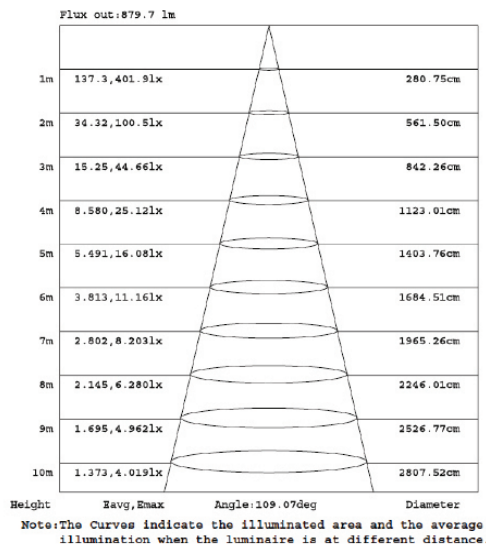

MODELS

T5-20W-5K-# T5-20W-6K-#

LED'S SPECTRUM WAVE FORM

SPECTRUM DISTRIBUTION

CIE1931 Chromaticity Diagram

SPECIFICATIONS

Voltage	120V
Wattage	20W
Current	0.250A
Power Factor	0.750

LIGHTING PERFORMANCE