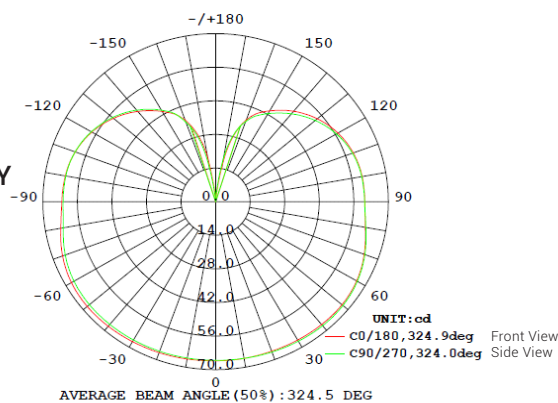

T10 LED FILAMENT D2D BULB

Add a vintage look and dusk to dawn capabilities to your exterior lighting with this Title 20 compliant T10 LED Tubular Filament Dusk to Dawn. Featuring a wet rating, this 5W bulb is a 40W equivalent that's ideal for open light fixtures at entryways and on patios or decks.

MODELS

T10_CD2D-5W-27K-# T10_CD2D-5W-3K-#
 T10_CD2D-5W-4K-# T10_CD2D-5W-5K-#

LIGHT DISTRIBUTION ANGLE

SPECTRUM WAVE FORM

LUMINOUS INTENSITY DISTRIBUTION DIAGRAM

CERTIFICATIONS

SPECIFICATIONS

Voltage	120V
Wattage	5W
Current	0.060A
Power Factor	0.7

LIGHTING PERFORMANCE

Lumens	450
Equivalency	40W
Color Temperature	2700K - 5000K
Color Rendering Index (CRI)	90
Beam Angle	300°
Dimmable	No
Efficiency (lm/w)	90
Frequency	60Hz

ENVIRONMENT

Operating Temperature	4°F to 104°F
Suitable for Wet Locations Ingress	Yes