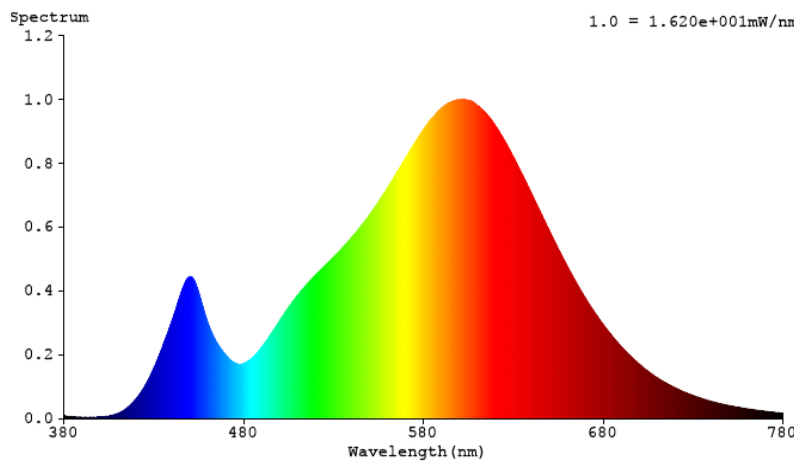

T10 LED FILAMENT D2D BULB

Add a vintage look and dusk to dawn capabilities to your exterior lighting with this Title 20 compliant T10 LED Tubular Filament Dusk to Dawn. Featuring a wet rating, this 5W bulb is a 40W equivalent that's ideal for open light fixtures at entryways and on patios or decks.

MODELS

T10_CD2D-5W-27K-# T10_CD2D-5W-3K-#
 T10_CD2D-5W-4K-# T10_CD2D-5W-5K-#

LIGHT DISTRIBUTION ANGLE

SPECTRUM WAVE FORM

LUMINOUS INTENSITY DISTRIBUTION DIAGRAM

CERTIFICATIONS

SPECIFICATIONS

Voltage	120V
Wattage	5W
Current	0.060A
Power Factor	0.7

LIGHTING PERFORMANCE

Lumens	450
Equivalency	40W
Color Temperature	2700K - 5000K
Color Rendering Index (CRI)	90
Beam Angle	300°
Dimmable	No
Efficiency (lm/w)	90
Frequency	60Hz

ENVIRONMENT

Operating Temperature	4°F to 104°F
Suitable for Wet Locations Ingress	Yes