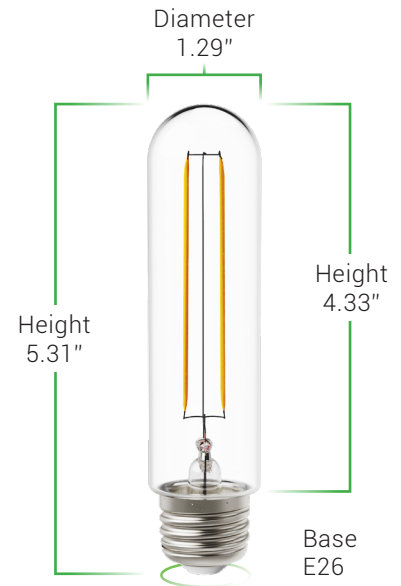

T10 LED FILAMENT D2D BULB

Add a vintage look and dusk to dawn capabilities to your exterior lighting with this Title 20 compliant T10 LED Tubular Filament Dusk to Dawn. Featuring a wet rating, this 5W bulb is a 40W equivalent that's ideal for open light fixtures at entryways and on patios or decks.

MODELS

T10_CD2D-5W-27K-# T10_CD2D-5W-3K-#
 T10_CD2D-5W-4K-# T10_CD2D-5W-5K-#

LIGHT DISTRIBUTION ANGLE

SPECTRUM WAVE FORM

LUMINOUS INTENSITY DISTRIBUTION DIAGRAM

CERTIFICATIONS

SPECIFICATIONS

Voltage	120V
Wattage	5W
Current	0.060A
Power Factor	0.7

LIGHTING PERFORMANCE

Lumens	450
Equivalency	40W
Color Temperature	2700K - 5000K
Color Rendering Index (CRI)	90
Beam Angle	300°
Dimmable	No
Efficiency (lm/w)	90
Frequency	60Hz

ENVIRONMENT

Operating Temperature	4°F to 104°F
Suitable for Wet Locations Ingress	Yes