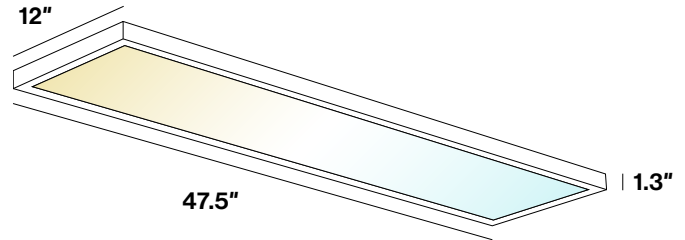

1X4 SELECTABLE CEILING PANEL

Easily replace outdated tubes and fixtures with this dimmable, lightweight 1x4 LED Panel. Optimize focus and productivity in your space by adjusting the brightness (30W, 40W, 46W) and selecting the best color temperature (3500K, 4000K, 5000K) to suit your needs.

MODELS

PN14_SW-WH-3550K-#PK
 PN14_SW-BK-3550K-#PK

LIGHT DISTRIBUTION ANGLE

LUMINOUS INTENSITY DISTRIBUTION

LUMINOUS INTENSITY DISTRIBUTION

NOTE: The curves indicate the illuminated area and the average illumination at different distances.