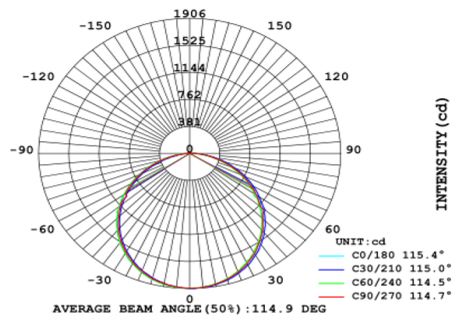

1X4 SELECTABLE CEILING PANEL

Easily replace outdated tubes and fixtures with this dimmable, lightweight 1x4 LED Panel. Optimize focus and productivity in your space by adjusting the brightness (30W, 40W, 46W) and selecting the best color temperature (3500K, 4000K, 5000K) to suit your needs.

MODELS

PN14_SW-WH-3550K-#PK
 PN14_SW-BK-3550K-#PK

LIGHT DISTRIBUTION ANGLE

LUMINOUS INTENSITY DISTRIBUTION

LUMINOUS INTENSITY DISTRIBUTION

NOTE: The curves indicate the illuminated area and the average illumination at different distances.

SPECIFICATIONS

Voltage	120VAC
Selectable Wattage	30W/40W/46W
Power Factor	>0.9

LIGHTING PERFORMANCE

Lumens	Maximum 5700LM
Selectable Color Temperature	3500K/4000K/5000K
Color Rendering Index	80
Beam Angle	120°
Dimmable	Yes
Efficacy	125 lm/w
Frequency	60Hz