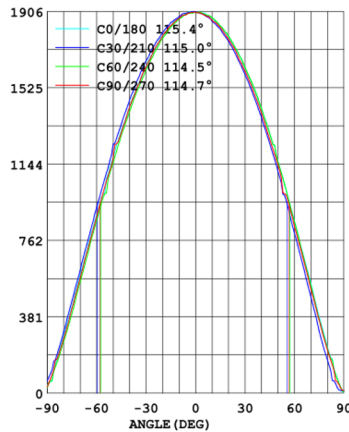

MODELS

PN14_SW-WH-3550K-#PK
 PN14_SW-BK-3550K-#PK

LIGHT DISTRIBUTION ANGLE

LUMINOUS INTENSITY DISTRIBUTION

LUMINOUS INTENSITY DISTRIBUTION

NOTE: The curves indicate the illuminated area and the average illumination at different distances.

SPECIFICATIONS

Voltage	120VAC
Selectable Wattage	30W/40W/46W
Power Factor	>0.9

LIGHTING PERFORMANCE

Lumens	Maximum 5700LM
Selectable Color Temperature	3500K/4000K/5000K
Color Rendering Index	80
Beam Angle	120°
Dimmable	Yes
Efficacy	125 lm/w
Frequency	60Hz