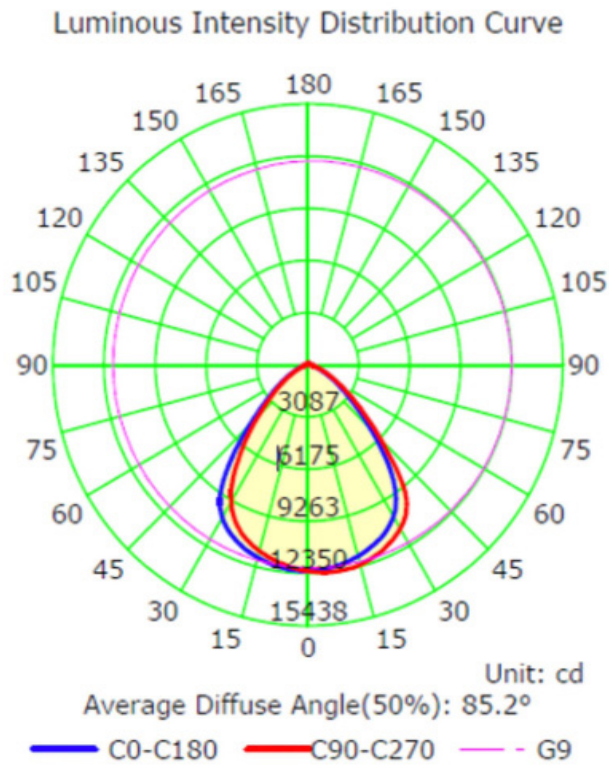

60W SELECTABLE WALL PACK

This durable 60W Wall Pack delivers reliable exterior lighting for commercial and industrial applications. Fixture is dimmable, IP65-rated, and features 50,000 lifetime hours of effective brightness. Use slider switch to select your preferred color temperature (3000K, 4000K, 5000K) during installation.

MODELS

WP_BR-3050K-#

LIGHT DISTRIBUTION ANGLE

SPECIFICATIONS

Voltage	120-277V
Wattage	60W
Power Factor	0.6A

LIGHTING PERFORMANCE

Lumens	7600
Equivalency	175W
Color Temperature	3000K/4000K/5000K
Color Rendering Index	80 CRI
Beam Angle	100°
Dimmable	Yes
Efficacy 3000K/5000K	135lm/w
Efficacy 4000K	145lm/w
Frequency	50/60Hz