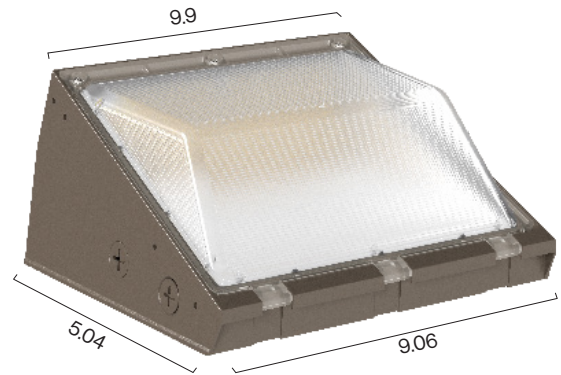

60W SELECTABLE WALL PACK

This durable 60W Wall Pack delivers reliable exterior lighting for commercial and industrial applications. Fixture is dimmable, IP65-rated, and features 50,000 lifetime hours of effective brightness. Use slider switch to select your preferred color temperature (3000K, 4000K, 5000K) during installation.

MODELS

WP_BR-3050K-#

LIGHT DISTRIBUTION ANGLE

SPECIFICATIONS

Voltage	120-277V
Wattage	60W
Power Factor	0.6A

LIGHTING PERFORMANCE

Lumens	7600
Equivalency	175W
Color Temperature	3000K/4000K/5000K
Color Rendering Index	80 CRI
Beam Angle	100°
Dimmable	Yes
Efficacy 3000K/5000K	135lm/w
Efficacy 4000K	145lm/w
Frequency	50/60Hz