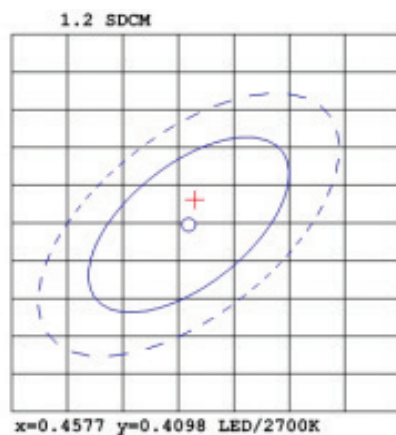

SMOOTH 5/6" LED DOWNLIGHT

A 90° beam angle delivers a wide flood while the smooth trim on Sunco's damp rated Recessed LED 5/6" Light provides a reflective surface to maximize its beam spread. This dimmable downlight features an E26 adapter base and spring connectors to install in existing 5" or 6" cans. 75W bulb equivalent yet only consumes 13W.

MODELS

DL_SMDR56-13W-27K-# DL_SMDR56-13W-3K-#
 DL_SMDR56-13W-4K-# DL_SMDR56-13W-5K-#
 DL_SMDR56-13W-6K-#

LIGHT DISTRIBUTION ANGLE

SPECTRUM DISTRIBUTION

CIE1931 Chromaticity Diagram

CERTIFICATIONS

SPECIFICATIONS