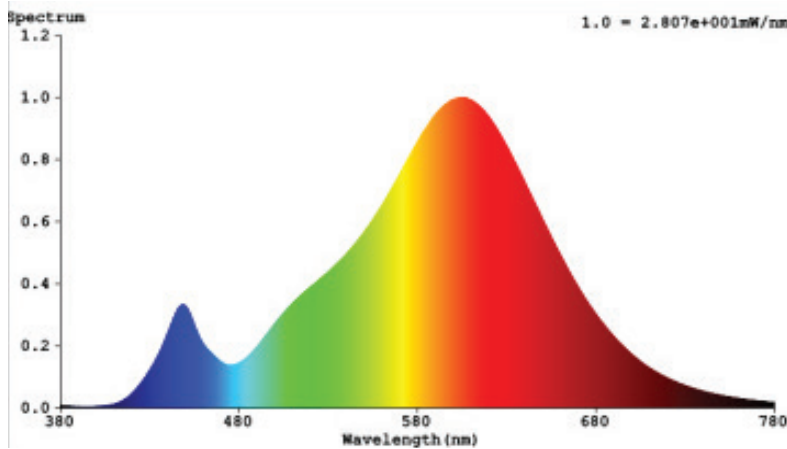

SMOOTH 5/6" LED DOWNLIGHT

A 90° beam angle delivers a wide flood while the smooth trim on Sunco's damp rated Recessed LED 5/6" Light provides a reflective surface to maximize its beam spread. This dimmable downlight features an E26 adapter base and spring connectors to install in existing 5" or 6" cans. 75W bulb equivalent yet only consumes 13W.

MODELS

DL_SMDR56-13W-27K-# DL_SMDR56-13W-3K-#
 DL_SMDR56-13W-4K-# DL_SMDR56-13W-5K-#
 DL_SMDR56-13W-6K-#

LIGHT DISTRIBUTION ANGLE

SPECTRUM DISTRIBUTION

CIE1931 Chromaticity Diagram

CERTIFICATIONS

SPECIFICATIONS

Voltage	120V
Wattage	13W
Current	0.115A
Power Factor	0.9

LIGHTING PERFORMANCE

Lumens	965
Equivalency	75W
Color Temperature	2700K-6000K
Color Rendering Index (CRI)	80
Beam Angle	90°
Dimmable	Yes
Efficiency (lm/w)	60.0
Frequency	60Hz