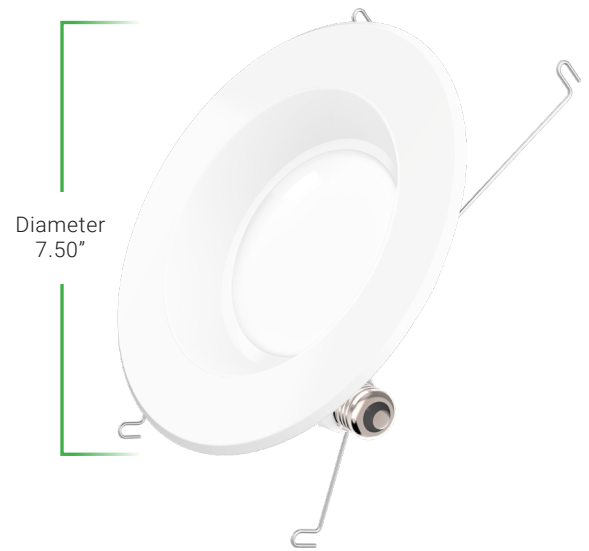

SMOOTH 5/6" LED DOWNLIGHT

A 90° beam angle delivers a wide flood while the smooth trim on Sunco's damp rated Recessed LED 5/6" Light provides a reflective surface to maximize its beam spread. This dimmable downlight features an E26 adapter base and spring connectors to install in existing 5" or 6" cans. 75W bulb equivalent yet only consumes 13W.

MODELS

DL_SMDR56-13W-27K-# DL_SMDR56-13W-3K-#
 DL_SMDR56-13W-4K-# DL_SMDR56-13W-5K-#
 DL_SMDR56-13W-6K-#

LIGHT DISTRIBUTION ANGLE

SPECTRUM DISTRIBUTION

CIE1931 Chromaticity Diagram

CERTIFICATIONS

SPECIFICATIONS

Voltage	120V
Wattage	13W
Current	0.115A
Power Factor	0.9

LIGHTING PERFORMANCE

Lumens	965
Equivalency	75W
Color Temperature	2700K-6000K
Color Rendering Index (CRI)	80
Beam Angle	90°
Dimmable	Yes
Efficiency (lm/w)	60.0
Frequency	60Hz