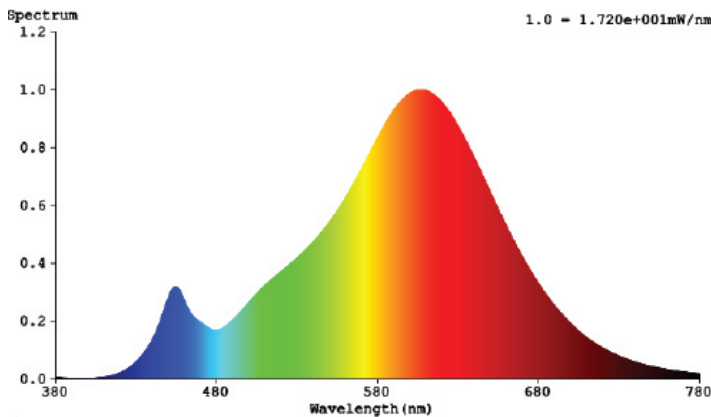

SMOOTH 4" LED DOWNLIGHT

This damp rated Recessed LED 4" Downlight with smooth trim delivers instant on, flicker free light. Featuring a wide beam angle of 90°, this downlight suits kitchen, bathroom, office, or home. Includes an E26 adapter to use it as a replacement bulb in existing 4" cans. Equivalent to 40W yet consumes only 11W.

MODELS

DL_SMDR4-11W-27K-# DL_SMDR4-11W-3K-#
DL_SMDR4-11W-4K-# DL_SMDR4-11W-5K-#

LIGHT DISTRIBUTION ANGLE

SPECTRUM DISTRIBUTION

CIE1931 Chromaticity Diagram

CERTIFICATIONS

*No Energy Star certification for 2200K, 5500K, and 6000K

5.4" Diameter

2.2" Width

SPECIFICATIONS

Voltage	120V
Wattage	11W
Current	0.100A
Power Factor	0.9

LIGHTING PERFORMANCE

Lumens	660
Equivalency	60W
Color Temperature	2700K-5000K
Color Rendering Index (CRI)	90+
Beam Angle	90°
Dimmable	Yes
Efficiency (lm/w)	72.1
Frequency	60Hz