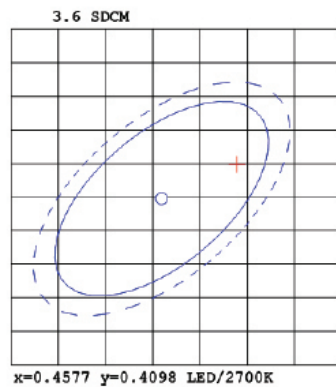

SMOOTH 4" LED DOWNLIGHT

This damp rated Recessed LED 4" Downlight with smooth trim delivers instant on, flicker free light. Featuring a wide beam angle of 90°, this downlight suits kitchen, bathroom, office, or home. Includes an E26 adapter to use it as a replacement bulb in existing 4" cans. Equivalent to 40W yet consumes only 11W.

MODELS

DL_SMDR4-11W-27K-# DL_SMDR4-11W-3K-#
DL_SMDR4-11W-4K-# DL_SMDR4-11W-5K-#

LIGHT DISTRIBUTION ANGLE

SPECTRUM DISTRIBUTION

CIE1931 Chromaticity Diagram

CERTIFICATIONS

*No Energy Star certification for 2200K, 5500K, and 6000K

5.4" Diameter

2.2" Width

SPECIFICATIONS

Voltage	120V
Wattage	11W
Current	0.100A
Power Factor	0.9

LIGHTING PERFORMANCE

Lumens	660
Equivalency	60W
Color Temperature	2700K-5000K
Color Rendering Index (CRI)	90+
Beam Angle	90°
Dimmable	Yes
Efficiency (lm/w)	72.1
Frequency	60Hz