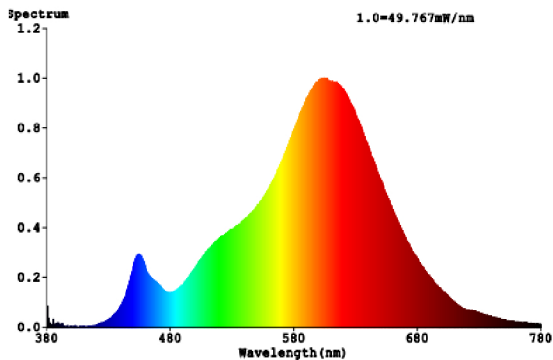

13" LED SMART CEILING LIGHT

Easily install this dimmable 13" Ceiling Light in three different ways. Select your preferred color temperature (3000K, 4000K, 4500K, 5000K, 6500K) and download our app for an RGB, edge-lit nightlight experience. Make personal spaces, common areas, and professional settings shine.

MODELS

CL13_NL_SM-WH-3065K-#PK

LIGHT DISTRIBUTION ANGLE

NOTE: The curves indicate the illuminated area and the average illumination at different distances.

CERTIFICATIONS

SPECIFICATIONS

Voltage	110-130 VAC
Wattage	24W
Power Factor (Base Lamp)	.8
Power Factor (Nightlight)	.9

LIGHTING PERFORMANCE

Lumens	2500 LM
Equivalency	200W
Frequency	50/60Hz
Dimmable	Yes
Beam Angle	120°
Color (Night Light)	Smart RGB (Via App)
Efficacy (lm/w)	100
Color Temperature	Selectable (via App)

ENVIRONMENT