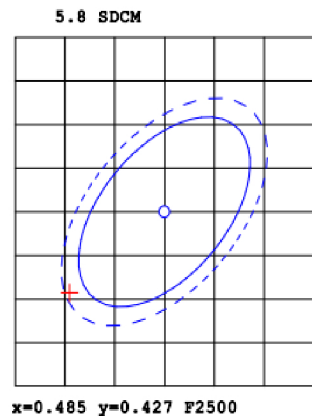

13" LED SMART CEILING LIGHT

Easily install this dimmable 13" Ceiling Light in three different ways. Select your preferred color temperature (3000K, 4000K, 4500K, 5000K, 6500K) and download our app for an RGB, edge-lit nightlight experience. Make personal spaces, common areas, and professional settings shine.

MODELS

CL13_NL_SM-WH-3065K-#PK

LIGHT DISTRIBUTION ANGLE

NOTE: The curves indicate the illuminated area and the average illumination at different distances.

CERTIFICATIONS

SPECIFICATIONS

Voltage	110-130 VAC
Wattage	24W
Power Factor (Base Lamp)	.8
Power Factor (Nightlight)	.9