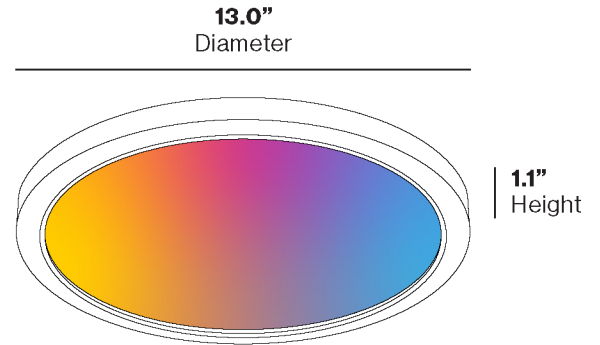

13" LED SMART CEILING LIGHT

Easily install this dimmable 13" Ceiling Light in three different ways. Select your preferred color temperature (3000K, 4000K, 4500K, 5000K, 6500K) and download our app for an RGB, edge-lit nightlight experience. Make personal spaces, common areas, and professional settings shine.

MODELS

CL13_NL_SM-WH-3065K-#PK

LIGHT DISTRIBUTION ANGLE

NOTE: The curves indicate the illuminated area and the average illumination at different distances.

CERTIFICATIONS

SPECIFICATIONS

Voltage	110-130 VAC
Wattage	24W
Power Factor (Base Lamp)	.8
Power Factor (Nightlight)	.9

LIGHTING PERFORMANCE

Lumens	2500 LM
Equivalency	200W
Frequency	50/60Hz
Dimmable	Yes
Beam Angle	120°
Color (Night Light)	Smart RGB (Via App)
Efficacy (lm/w)	100
Color Temperature	Selectable (via App)

ENVIRONMENT