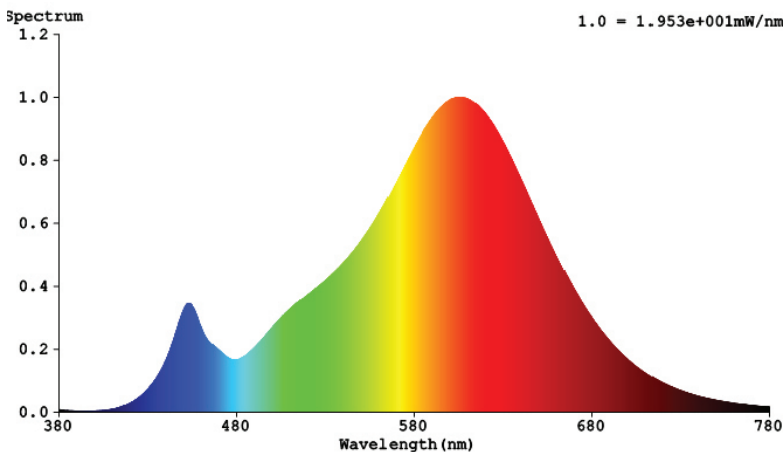

SLIM INTEGRATED 4" DOWNLIGHT

Everything is contained to easily install our IC rated All in One Recessed LED 4" Slim Integrated Light in your ceiling, surrounded by insulation. The included J-Box means no can is required. Durable spring loaded brackets fit single or double drywall and soffit. This damp rated 10W Slim is equivalent to a 60W bulb.

MODELS

DL_SLIJ4-10W-27K-#
DL_SLIJ4-10W-4K-#
DL_SLIJ4-10W-6K-#

DL_SLIJ4-10W-3K-#
DL_SLIJ4-10W-5K-#

LIGHT DISTRIBUTION ANGLE

SPECTRUM DISTRIBUTION

CIE1931 Chromaticity Diagram

CERTIFICATIONS

*No Energy Star certification for 2200K, 5500K, and 6000K

SPECIFICATIONS

Voltage	120V
Max Output Voltage	135V
Wattage	10W
Current	0.102A
Max Current	85mA
Power Factor	0.83

LIGHTING PERFORMANCE

Lumens	650
Equivalency	60W
Color Temperature	2700K-6000K
Color Rendering Index (CRI)	80
Beam Angle	90°
Dimmable	Yes
Efficiency (lm/w)	65
Frequency	60Hz