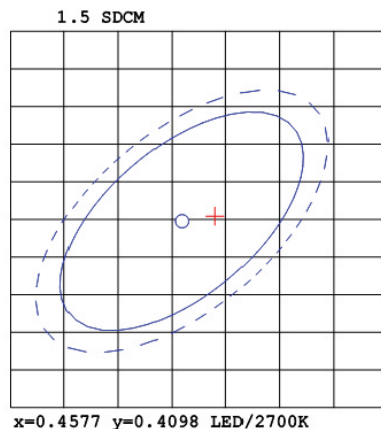

SLIM INTEGRATED 4" DOWNLIGHT

Everything is contained to easily install our IC rated All in One Recessed LED 4" Slim Integrated Light in your ceiling, surrounded by insulation. The included J-Box means no can is required. Durable spring loaded brackets fit single or double drywall and soffit. This damp rated 10W Slim is equivalent to a 60W bulb.

MODELS

DL_SLIJ4-10W-27K-#
DL_SLIJ4-10W-4K-#
DL_SLIJ4-10W-6K-#

DL_SLIJ4-10W-3K-#
DL_SLIJ4-10W-5K-#

LIGHT DISTRIBUTION ANGLE

SPECTRUM DISTRIBUTION

CIE1931 Chromaticity Diagram

CERTIFICATIONS

*No Energy Star certification for 2200K, 5500K, and 6000K

SPECIFICATIONS

Voltage	120V
Max Output Voltage	135V
Wattage	10W
Current	0.102A
Max Current	85mA
Power Factor	0.83

LIGHTING PERFORMANCE

Lumens	650
Equivalency	60W
Color Temperature	2700K-6000K
Color Rendering Index (CRI)	80
Beam Angle	90°
Dimmable	Yes
Efficiency (lm/w)	65
Frequency	60Hz