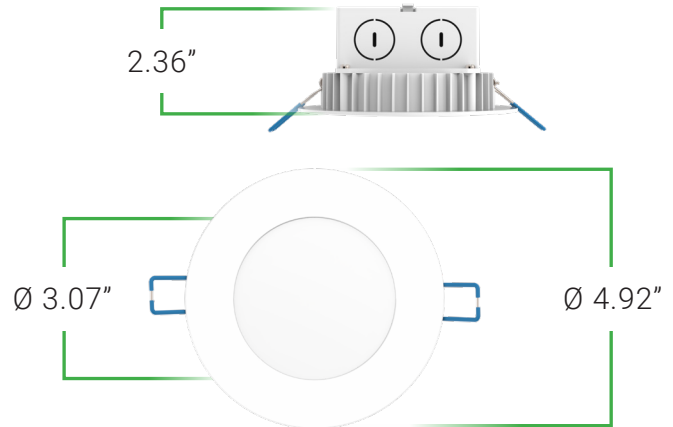

SLIM INTEGRATED 4" DOWNLIGHT

Everything is contained to easily install our IC rated All in One Recessed LED 4" Slim Integrated Light in your ceiling, surrounded by insulation. The included J-Box means no can is required. Durable spring loaded brackets fit single or double drywall and soffit. This damp rated 10W Slim is equivalent to a 60W bulb.

MODELS

DL_SLIJ4-10W-27K-#
DL_SLIJ4-10W-4K-#
DL_SLIJ4-10W-6K-#

DL_SLIJ4-10W-3K-#
DL_SLIJ4-10W-5K-#

LIGHT DISTRIBUTION ANGLE

SPECTRUM DISTRIBUTION

CIE1931 Chromaticity Diagram

CERTIFICATIONS

*No Energy Star certification for 2200K, 5500K, and 6000K

SPECIFICATIONS

Voltage	120V
Max Output Voltage	135V
Wattage	10W
Current	0.102A
Max Current	85mA
Power Factor	0.83

LIGHTING PERFORMANCE

Lumens	650
Equivalency	60W
Color Temperature	2700K-6000K
Color Rendering Index (CRI)	80
Beam Angle	90°
Dimmable	Yes
Efficiency (lm/w)	65
Frequency	60Hz