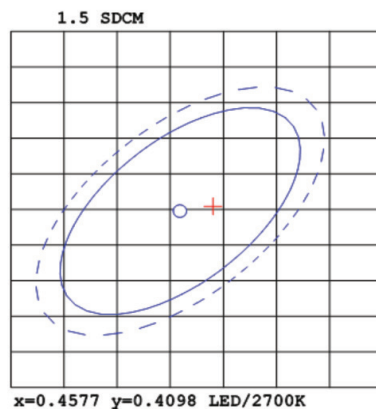

SLIM BAFFLE 6" DOWNLIGHT

High quality recessed lighting without a can. LED Slim 6" downlight is IC rated and simple to install. This Slim includes a low profile J-Box to fit in narrow ceilings (2" space). Secure with the spring loaded brackets. Suitable for soffit to double drywall ceilings. Provides a bright 850 lumens and a wide beam angle of 90°. Consumes only 13W yet is a 75W bulb equivalent.

MODELS

DL_SLBF6-14W-6K-#
DL_SLBF6-14W-4K-#
DL_SLBF6-14W-27K-#

DL_SLBF6-14W-5K-#
DL_SLBF6-14W-3K-#

LIGHT DISTRIBUTION ANGLE

SPECTRUM DISTRIBUTION

CIE1931 Chromaticity Diagram

CERTIFICATIONS

*No Energy Star certification for 2200K, 5500K, and 6000K

SPECIFICATIONS

Voltage	120V
Wattage	14W
Current	0.126A
Power Factor	0.9

LIGHTING PERFORMANCE

Lumens	850
Equivalency	100W
Color Temperature	2700K-6000K
Color Rendering Index (CRI)	80
Beam Angle	90°
Dimmable	Yes
Efficiency (lm/w)	60.7
Frequency	60Hz