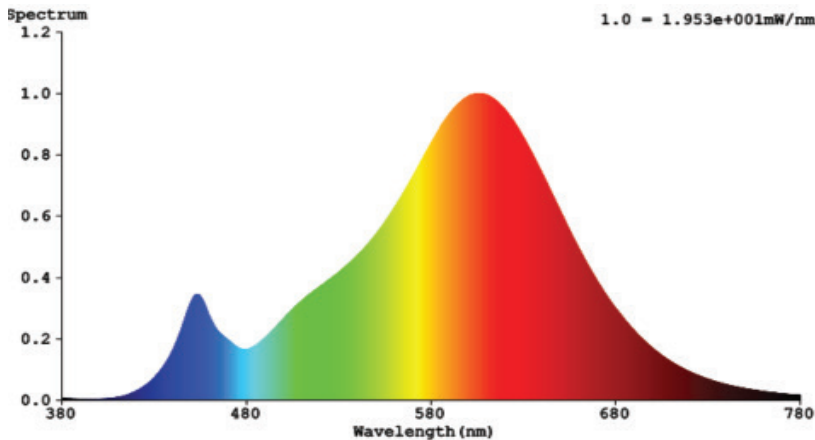

SLIM BAFFLE 6" DOWNLIGHT

High quality recessed lighting without a can. LED Slim 6" downlight is IC rated and simple to install. This Slim includes a low profile J-Box to fit in narrow ceilings (2" space). Secure with the spring loaded brackets. Suitable for soffit to double drywall ceilings. Provides a bright 850 lumens and a wide beam angle of 90°. Consumes only 13W yet is a 75W bulb equivalent.

MODELS

DL_SLBF6-14W-6K-#
DL_SLBF6-14W-4K-#
DL_SLBF6-14W-27K-#

DL_SLBF6-14W-5K-#
DL_SLBF6-14W-3K-#

LIGHT DISTRIBUTION ANGLE

SPECTRUM DISTRIBUTION

CIE1931 Chromaticity Diagram

CERTIFICATIONS

*No Energy Star certification for 2200K, 5500K, and 6000K

SPECIFICATIONS

Voltage	120V
Wattage	14W
Current	0.126A
Power Factor	0.9

LIGHTING PERFORMANCE

Lumens	850
Equivalency	100W
Color Temperature	2700K-6000K
Color Rendering Index (CRI)	80
Beam Angle	90°
Dimmable	Yes
Efficiency (lm/w)	60.7
Frequency	60Hz