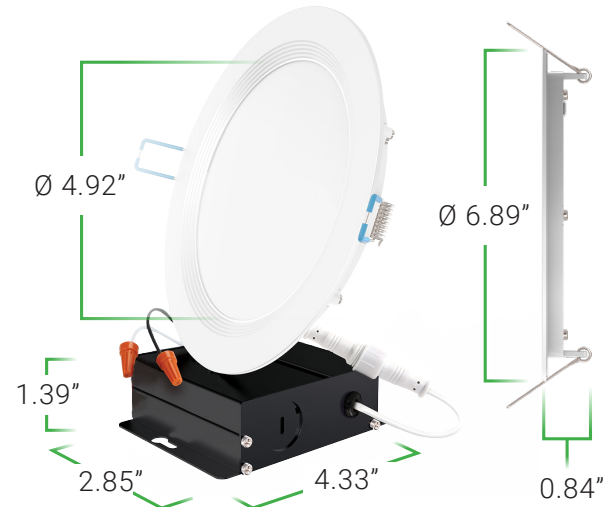

SLIM BAFFLE 6" DOWNLIGHT

High quality recessed lighting without a can. LED Slim 6" downlight is IC rated and simple to install. This Slim includes a low profile J-Box to fit in narrow ceilings (2" space). Secure with the spring loaded brackets. Suitable for soffit to double drywall ceilings. Provides a bright 850 lumens and a wide beam angle of 90°. Consumes only 13W yet is a 75W bulb equivalent.

MODELS

DL_SLBF6-14W-6K-#
DL_SLBF6-14W-4K-#
DL_SLBF6-14W-27K-#

DL_SLBF6-14W-5K-#
DL_SLBF6-14W-3K-#

LIGHT DISTRIBUTION ANGLE

SPECTRUM DISTRIBUTION

CIE1931 Chromaticity Diagram

CERTIFICATIONS

*No Energy Star certification for 2200K, 5500K, and 6000K

SPECIFICATIONS

Voltage	120V
Wattage	14W
Current	0.126A
Power Factor	0.9

LIGHTING PERFORMANCE

Lumens	850
Equivalency	100W
Color Temperature	2700K-6000K
Color Rendering Index (CRI)	80
Beam Angle	90°
Dimmable	Yes
Efficiency (lm/w)	60.7
Frequency	60Hz