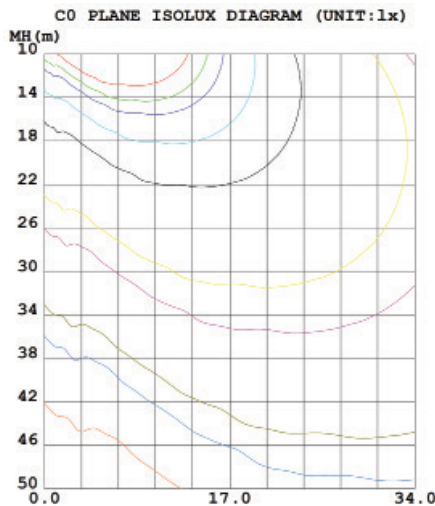

### MODELS

ST64\_D2D-7W-27K-#    ST64\_D2D-7W-4K-#    ST64\_D2D-7W-6K-#  
 ST64\_D2D-7W-3K-#    ST64\_D2D-7W-5K-#

### LIGHT DISTRIBUTION ANGLE

#### LUMINOUS INTENSITY DISTRIBUTION DIAGRAM

#### NOTE:

The Curves indicate the illuminated area and the average illumination when the luminaire is at different distances.