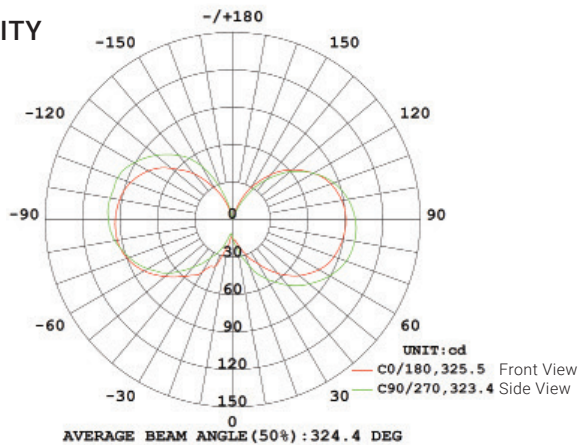

### LIGHT DISTRIBUTION ANGLE

#### NOTE:

The Curves indicate the illuminated area and the average illumination when the luminaire is at different distances.