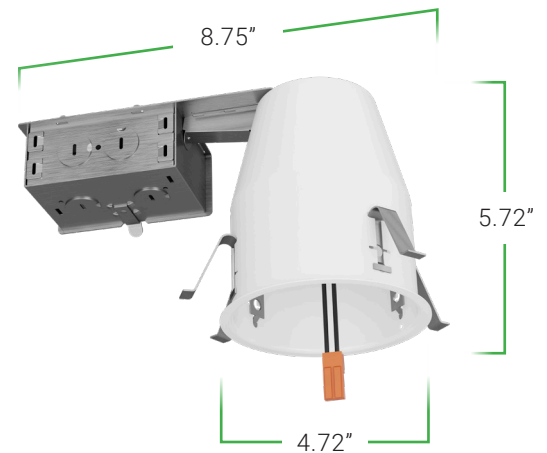

REMODEL 4" LED CAN AIRTIGHT IC HOUSING

Fast install! This direct wire Remodel Can 4" includes the J-Box and TP24 connectors. Can is IC rated and designed to install in a ceiling, surrounded by insulation. Secure this Can to the ceiling drywall or plaster, and not the joists, with clip brackets. Airtight to protect from A/C or heating leaks.

MODELS

SUN-4RM/IC   SUN-4RM/IC10PK
SUN-4RM/IC4PK   SUN-4RM/IC12PK

FEATURES

IC Rated

Airtight

CONSTRUCTION

Housing	Cold Rolled Steel
Remodel Bar/Bracket	Galvanized Steel
Junction Box	Galvanized Steel
Wiring Conduit Bracket	Galvanized Steel
Remodeling Clip	Cold Rolled Steel
Ideal Connector # 30-682M (Male)	Plastic & Copper
Weight	1.1lbs

Sunco is proudly based in the USA, offering quality products at affordable prices and knowledgeable support specialists.

CERTIFICATIONS

SPECIFICATIONS

Voltage   **120V/277V**

Max. Wattage Accepted   **18W**

Housing

Housing can be removed from frame for access to the junction box

Junction Box

Listed for through branch circuit wiring

Contains one 1-1/8" knockout, six 7/8" knockouts, and four Romex pryouts with strain relief

Environment

Operating Temperature   **Max 194°F**

Suitable for Locations Ingress   **Wet & Damp**

Lifespan

Warranty   **10 years**