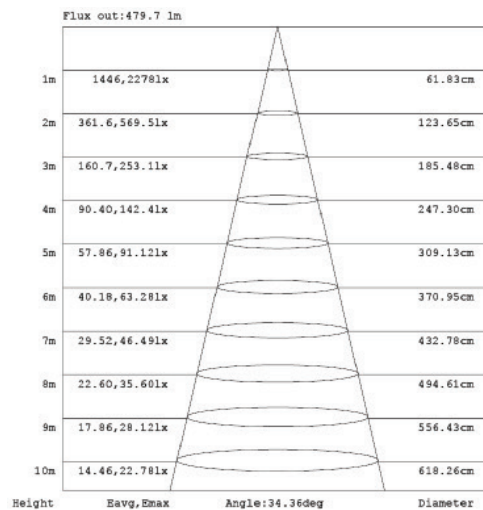

- PAR38-13W-27K-#
- PAR38-13W-4K-#
- PAR38-13W-6K-#
- PAR38-13W-3K-#
- PAR38-13W-5K-#

LIGHT DISTRIBUTION ANGLE

LUMINOUS INTENSITY DISTRIBUTION DIAGRAM

Average Beam Angle (50%): 35.2°

NOTE:

The Curves indicate the illuminated area and the average illumination when the luminaire is at different distances.

CERTIFICATIONS

SPECIFICATIONS

Voltage	120V
Wattage	13W
Current	0.145A
Power Factor	0.70

LIGHTING PERFORMANCE

Lumens	1050
Equivalency	100W
Color Temperature	2700K-6000K
Color Rendering Index (CRI)	80
Beam Angle	40°
Dimmable	Yes
Efficiency (lm/w)	80.76
Frequency	60Hz