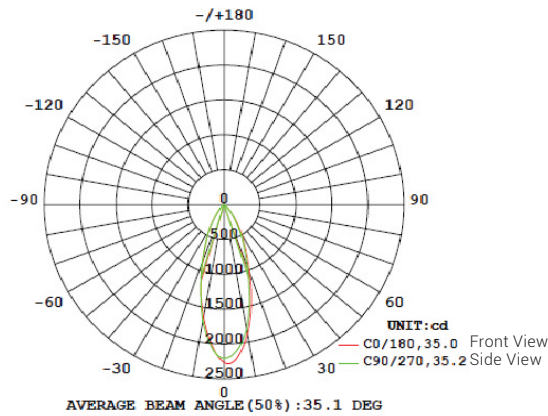

- PAR38-13W-27K-#
- PAR38-13W-4K-#
- PAR38-13W-6K-#
- PAR38-13W-3K-#
- PAR38-13W-5K-#

LIGHT DISTRIBUTION ANGLE

LUMINOUS INTENSITY DISTRIBUTION DIAGRAM

Average Beam Angle (50%): 35.2°

NOTE:

The Curves indicate the illuminated area and the average illumination when the luminaire is at different distances.

CERTIFICATIONS

SPECIFICATIONS

Voltage	120V
Wattage	13W
Current	0.145A
Power Factor	0.70

LIGHTING PERFORMANCE

Lumens	1050
Equivalency	100W
Color Temperature	2700K-6000K
Color Rendering Index (CRI)	80
Beam Angle	40°
Dimmable	Yes
Efficiency (lm/w)	80.76
Frequency	60Hz