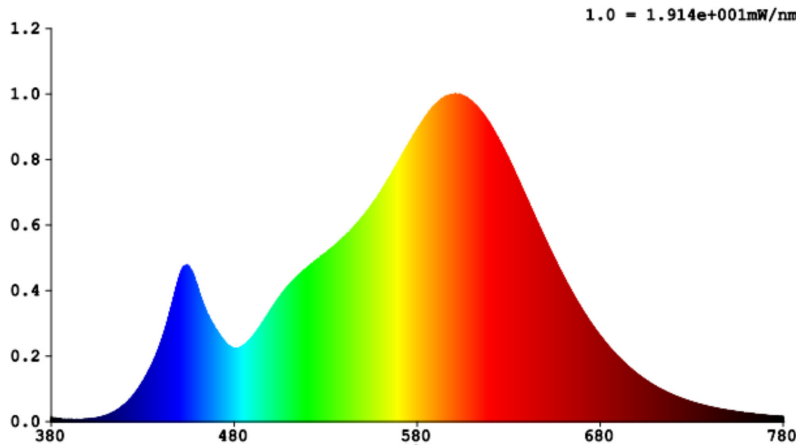

## PAR38 ULTRA BRIGHT LED BULB

Great security light or task light since it is twice as bright as the average PAR38 LED bulb. Fits 6" cans and is wet rated for exterior use. Ideal in kitchens and offices since the bulb is dimmable to allow for shared spaces or changing needs throughout the day.

### LIGHT DISTRIBUTION ANGLE

#### SPECTRUM DISTRIBUTION

CIE1931 Chromaticity Diagram

x=0.434 y=0.403 LED/3000K

#### LIGHTING PERFORMANCE

Lumens	2800
Equivalency	250W
Color Temperature	3000K & 5000K
Color Rendering Index (CRI)	80
Beam Angle	90°
Dimmable	Yes
Efficiency (lm/w)	130
Frequency	60Hz