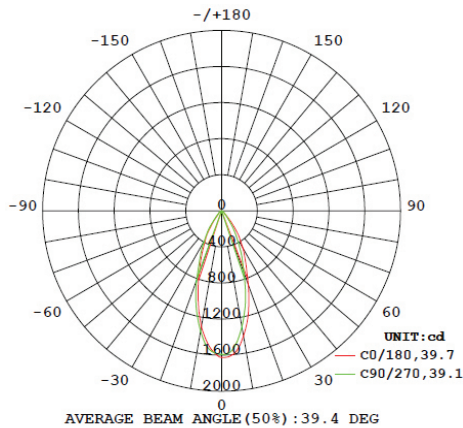

MODELS

PAR38_S-13W-27K_5K-#

LIGHT DISTRIBUTION ANGLE

LUMINOUS INTENSITY DISTRIBUTION DIAGRAM

Note: The Curves indicate the illuminated area and the average illumination when the luminaire is at different distance

NOTE:

The Curves indicate the illuminated area and the average illumination when the luminaire is at different distances.

CERTIFICATIONS

SPECIFICATIONS

Voltage	120V
Wattage	13W
Current	0.115A
Power Factor	0.95