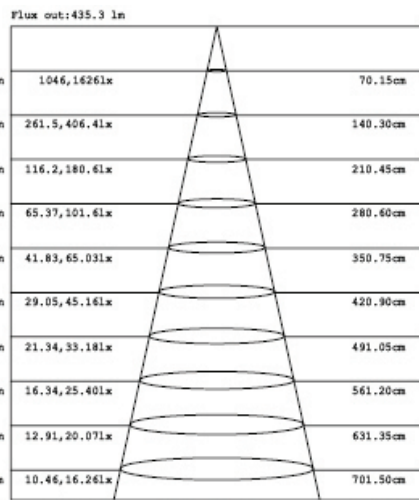

MODELS

PAR38_S-13W-27K_5K-#

LIGHT DISTRIBUTION ANGLE

LUMINOUS INTENSITY DISTRIBUTION DIAGRAM

Note: The Curves indicate the illuminated area and the average illumination when the luminaire is at different distance

NOTE:

The Curves indicate the illuminated area and the average illumination when the luminaire is at different distances.

CERTIFICATIONS

SPECIFICATIONS

Voltage	120V
Wattage	13W
Current	0.115A
Power Factor	0.95