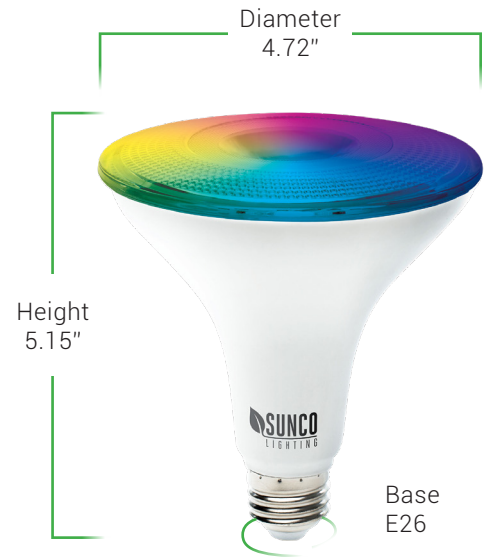

PAR38 WIFI LED SMART BULB

The wet rated and waterproof nature of the Sunco PAR38 Smart Bulb allows you to change your landscape lighting style or to set on/off schedules. You can also change colors to the beat of music on your smart phone over WiFi with an app. With over 16 million colors to choose from, your options are practically endless.

MODELS

PAR38_S-13W-27K_5K-#

LIGHT DISTRIBUTION ANGLE

LUMINOUS INTENSITY DISTRIBUTION DIAGRAM

Note: The Curves indicate the illuminated area and the average illumination when the luminaire is at different distance

NOTE:

The Curves indicate the illuminated area and the average illumination when the luminaire is at different distances.

CERTIFICATIONS

SPECIFICATIONS

Voltage	120V
Wattage	13W
Current	0.115A
Power Factor	0.95

LIGHTING PERFORMANCE

Lumens	1050
Efficiency (lm/w)	81W
Color Temperature Changing	2700K-5000K
Color Rendering Index (CRI)	80
Beam Angle	40°
Dimmable	Yes 5%-100%
Control Type	WiFi
Control Distance	NET/WiFi Covered
RGB	Yes
Controlled by	Application
Compatible with Amazon Alexa	Yes
Compatible with Google Assistant	Yes
Frequency	60Hz