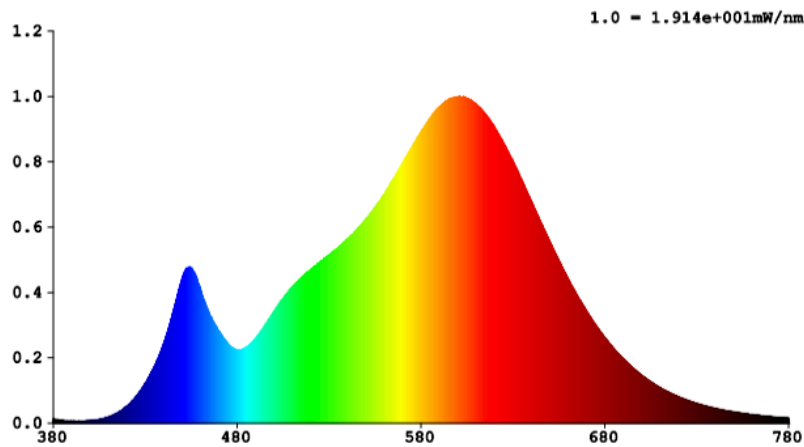

PAR38 PLUS BRIGHT LED BULB

Sunco's PAR38 Plus combines an impressive 1800 lumens with low 15W wattage for a perfect balance of brightness and efficiency. Seamlessly dimmable and wet-rated, this bulb provides a wide flood 90° beam angle for exceptional performance in both interior and exterior locations.

MODELS

PAR38-15W-3K-#PK

PAR38-15W-5K-#PK

LIGHT DISTRIBUTION ANGLE

SPECTRUM DISTRIBUTION

LUMINOUS INTENSITY DISTRIBUTION DIAGRAM