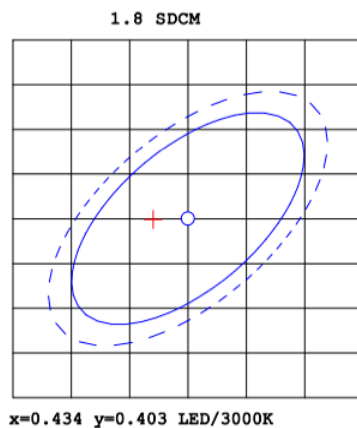

MODELS

PAR38-15W-3K-#PK

PAR38-15W-5K-#PK

LIGHT DISTRIBUTION ANGLE

SPECTRUM DISTRIBUTION

LUMINOUS INTENSITY DISTRIBUTION DIAGRAM

CERTIFICATIONS

SPECIFICATIONS