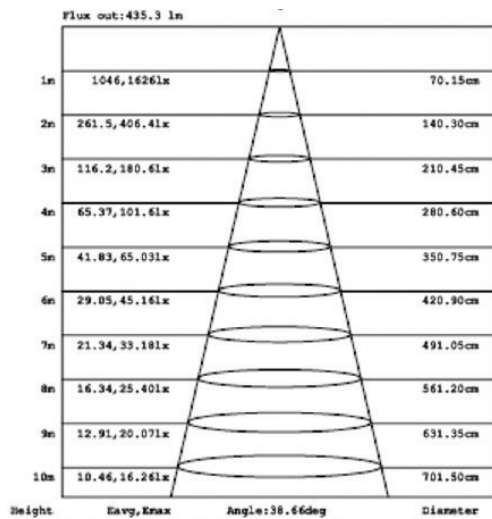

MODELS

SCPAR38D2DRM5K4PK

LIGHT DISTRIBUTION ANGLE

LUMINOUS INTENSITY DISTRIBUTION DIAGRAM

NOTE:

The Curves indicate the illuminated area and the average illumination when the luminaire is at different distances.

CERTIFICATIONS

SPECIFICATIONS

Voltage	120V
Wattage	13W
Current	0.135A
Power Factor	0.70

LIGHTING PERFORMANCE

Lumens	1050
Equivalency	100W
Color Temperature	2700K-5000K
Color Rendering Index (CRI)	80
Beam Angle	40°
Dimmable	No
Efficiency (lm/w)	80.7
Frequency	60Hz