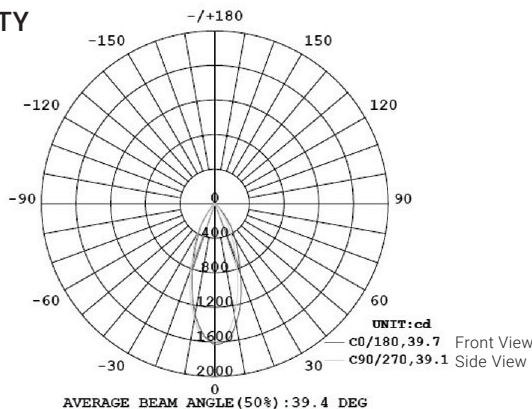

MODELS

SCPAR38D2DRM5K4PK

LIGHT DISTRIBUTION ANGLE

LUMINOUS INTENSITY DISTRIBUTION DIAGRAM

NOTE:

The Curves indicate the illuminated area and the average illumination when the luminaire is at different distances.

CERTIFICATIONS

SPECIFICATIONS

Voltage	120V
Wattage	13W
Current	0.135A
Power Factor	0.70

LIGHTING PERFORMANCE

Lumens	1050
Equivalency	100W
Color Temperature	2700K-5000K
Color Rendering Index (CRI)	80
Beam Angle	40°
Dimmable	No
Efficiency (lm/w)	80.7
Frequency	60Hz