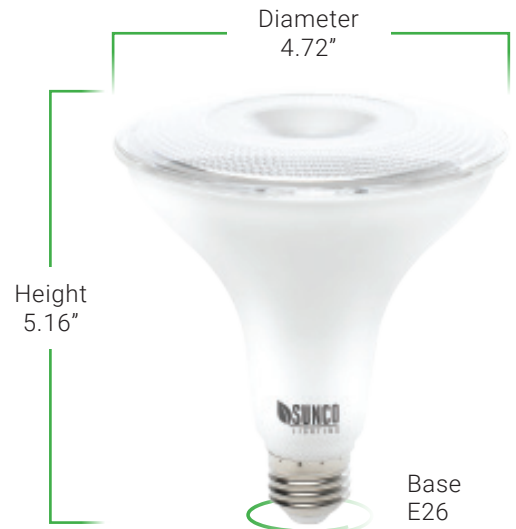

PAR38 MOTION SENSOR ACTIVATE DUSK-TO-DAWN LED BULB

Sunco Motion Sensing Radar Technology responds quickly to any movement within range (15 feet) to secure an area while the embedded motion sensor uses passive infrared to detect body heat, ensuring the light will remain on until 25 seconds of vacancy. The Dusk-to-Dawn feature automatically turns motion sensitivity off during the day to ensure maximum energy savings!

MODELS

SCPAR38D2DRM5K4PK

LIGHT DISTRIBUTION ANGLE

LUMINOUS INTENSITY DISTRIBUTION DIAGRAM

NOTE:

The Curves indicate the illuminated area and the average illumination when the luminaire is at different distances.

CERTIFICATIONS

SPECIFICATIONS

Voltage	120V
Wattage	13W
Current	0.135A
Power Factor	0.70

LIGHTING PERFORMANCE

Lumens	1050
Equivalency	100W
Color Temperature	2700K-5000K
Color Rendering Index (CRI)	80
Beam Angle	40°
Dimmable	No
Efficiency (lm/w)	80.7
Frequency	60Hz