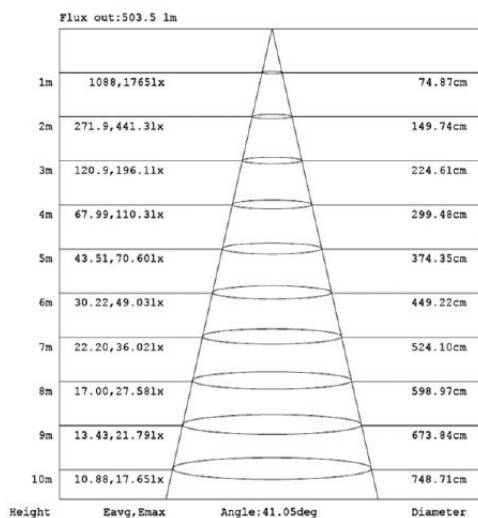

### MODELS

- PAR38\_D2D-15W-27K-#    PAR38\_D2D-15W-5K-#
- PAR38\_D2D-15W-3K-#    PAR38\_D2D-15W-6K-#
- PAR38\_D2D-15W-4K-#

### LIGHT DISTRIBUTION ANGLE

#### LUMINOUS INTENSITY DISTRIBUTION DIAGRAM

#### NOTE:

The Curves indicate the illuminated area and the average illumination when the luminaire is at different distances.