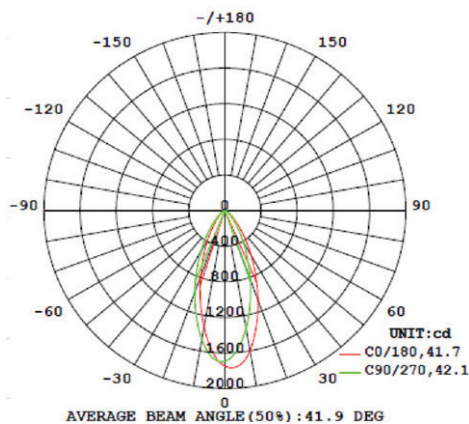

### LIGHT DISTRIBUTION ANGLE

#### NOTE:

The Curves indicate the illuminated area and the average illumination when the luminaire is at different distances.