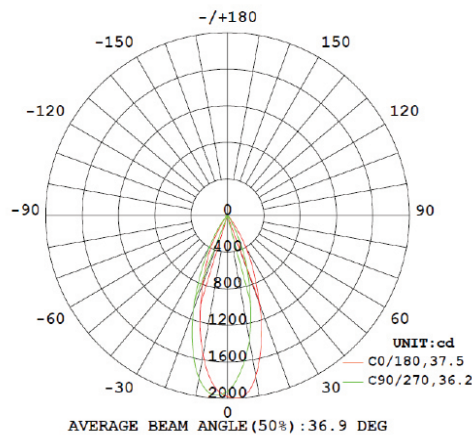

### LIGHT DISTRIBUTION ANGLE

#### NOTE:

The Curves indicate the illuminated area and the average illumination when the luminaire is at different distances.