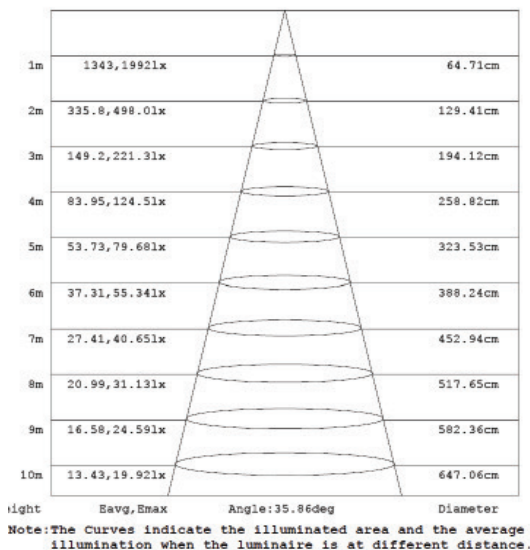

### LIGHT DISTRIBUTION ANGLE

#### NOTE:

The Curves indicate the illuminated area and the average illumination when the luminaire is at different distances.