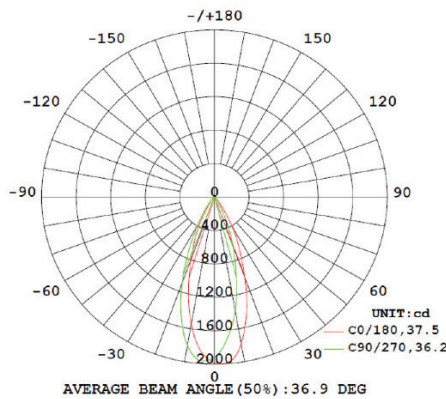

### LIGHT DISTRIBUTION ANGLE

#### NOTE:

The Curves indicate the illuminated area and the average illumination when the luminaire is at different distances.