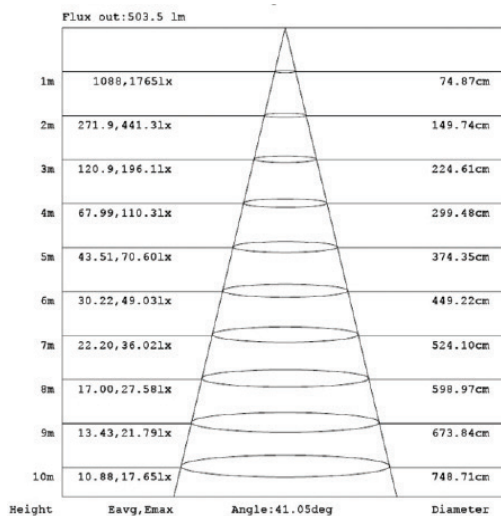

### MODELS

PAR30\_D2D-11W-27K-#    PAR30\_D2D-11W-3K-#  
 PAR30\_D2D-11W-4K-#    PAR30\_D2D-11W-5K-#

### LIGHT DISTRIBUTION ANGLE

#### LUMINOUS INTENSITY DISTRIBUTION DIAGRAM

#### NOTE:

The Curves indicate the illuminated area and the average illumination when the luminaire is at different distances.