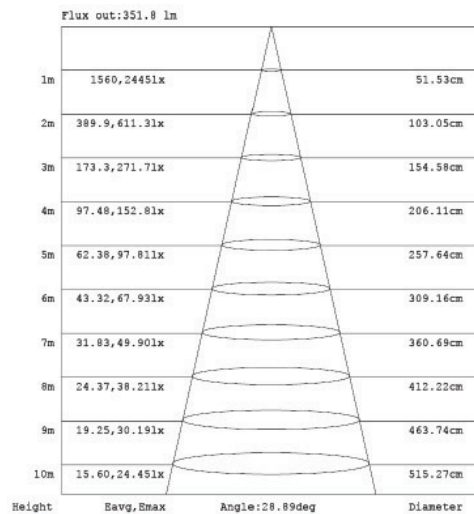

## LIGHT DISTRIBUTION ANGLE

### LUMINOUS INTENSITY DISTRIBUTION DIAGRAM

Average Beam Angle (50%): 40.4°

### NOTE:

The Curves indicate the illuminated area and the average illumination when the luminaire is at different distances.