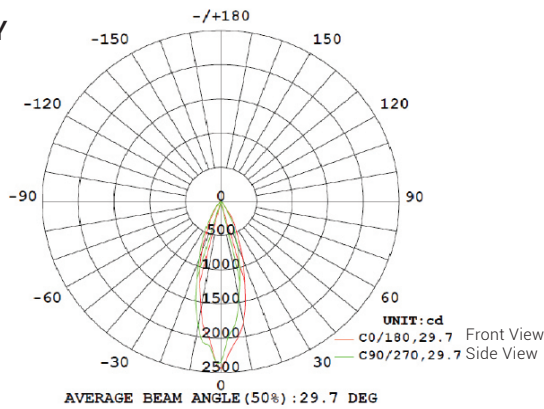

## LIGHT DISTRIBUTION ANGLE

### LUMINOUS INTENSITY DISTRIBUTION DIAGRAM

Average Beam Angle (50%): 40.4°

### NOTE:

The Curves indicate the illuminated area and the average illumination when the luminaire is at different distances.