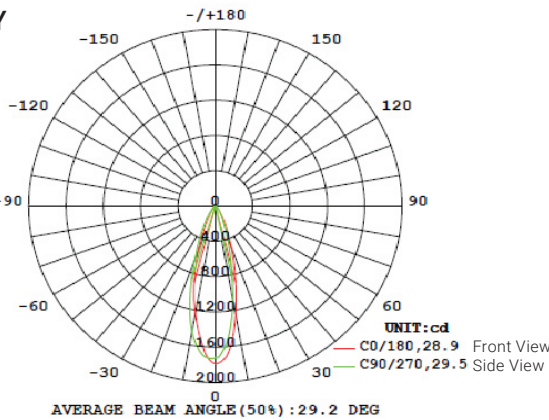

PAR20-7W-22K-# PAR20-7W-27K-# PAR20-7W-3K-#
 PAR20-7W-4K-# PAR20-7W-5K-# PAR20-7W-6K-#

LIGHT DISTRIBUTION ANGLE

LUMINOUS INTENSITY DISTRIBUTION DIAGRAM

Average Beam Angle (50%): -90
 40.4°

NOTE:

The Curves indicate the illuminated area and the average illumination when the luminaire is at different distances.

CERTIFICATIONS

SPECIFICATIONS

Voltage	120V
Wattage	7W
Current	0.085A
Power Factor	0.70

LIGHTING PERFORMANCE

Lumens	470
Equivalency	40W
Color Temperature	2200K-6000K
Color Rendering Index (CRI)	80
Beam Angle	40°
Dimmable	Yes
Efficiency (lm/w)	71.4
Frequency	60Hz