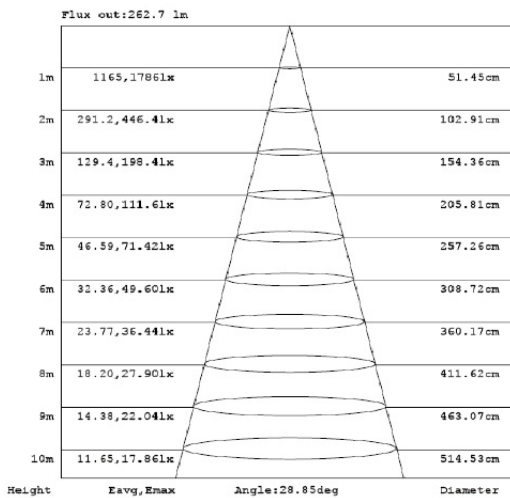

PAR20-7W-22K-# PAR20-7W-27K-# PAR20-7W-3K-#
 PAR20-7W-4K-# PAR20-7W-5K-# PAR20-7W-6K-#

LIGHT DISTRIBUTION ANGLE

LUMINOUS INTENSITY DISTRIBUTION DIAGRAM

Average Beam Angle (50%): -90
 40.4°

NOTE:

The Curves indicate the illuminated area and the average illumination when the luminaire is at different distances.

CERTIFICATIONS

SPECIFICATIONS

Voltage	120V
Wattage	7W
Current	0.085A
Power Factor	0.70

LIGHTING PERFORMANCE

Lumens	470
Equivalency	40W
Color Temperature	2200K-6000K
Color Rendering Index (CRI)	80
Beam Angle	40°
Dimmable	Yes
Efficiency (lm/w)	71.4
Frequency	60Hz