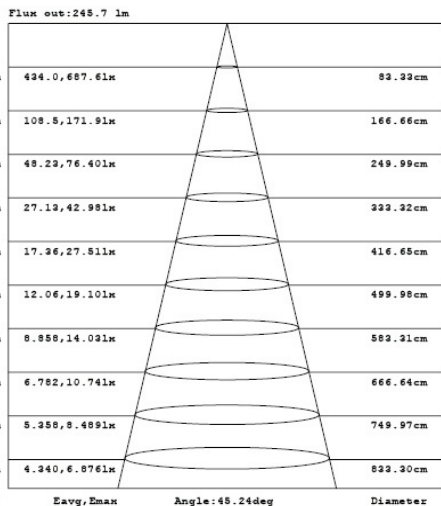

PAR20 WIFI LED SMART BULB

Control this WiFi-enabled Sunco PAR20 LED Smart Bulb remotely with your smart phone or tablet and an app or choose voice commands with Amazon Alexa or Google Home. Ideal for 4" recessed cans. Save your favorite custom settings or chose from pre-existing ones. Change color temp, turn on/off, select a cool/warm look, and more.

MODELS

PAR20_S-5W-27K_5K-2PK

LIGHT DISTRIBUTION ANGLE

LUMINOUS INTENSITY DISTRIBUTION DIAGRAM

Note: The Curves indicate the illuminated area and the average illumination when the luminaire is at different distance.

NOTE:

The Curves indicate the illuminated area and the average illumination when the luminaire is at different distances.

CERTIFICATIONS

SPECIFICATIONS

Voltage	120V
Wattage	5W
Current	0.075A
Power Factor	0.57