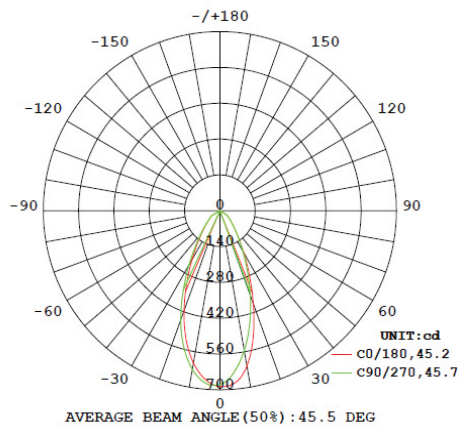

MODELS

PAR20_S-5W-27K_5K-2PK

LIGHT DISTRIBUTION ANGLE

LUMINOUS INTENSITY DISTRIBUTION DIAGRAM

Note: The Curves indicate the illuminated area and the average illumination when the luminaire is at different distance.

NOTE:

The Curves indicate the illuminated area and the average illumination when the luminaire is at different distances.

CERTIFICATIONS

SPECIFICATIONS

Voltage	120V
Wattage	5W
Current	0.075A
Power Factor	0.57

LIGHTING PERFORMANCE

Lumens	400
Efficiency (lm/w)	80W
Color Temperature Changing	2700K-5000K
Color Rendering Index (CRI)	80
Beam Angle	40°
Dimmable	Yes 5%-100%
Control Type	WiFi
Control Distance	NET/WiFi Covered
RGB	Yes
Controlled by	Application
Compatible with Amazon Alexa	Yes
Compatible with Google Assistant	Yes
Frequency	60Hz