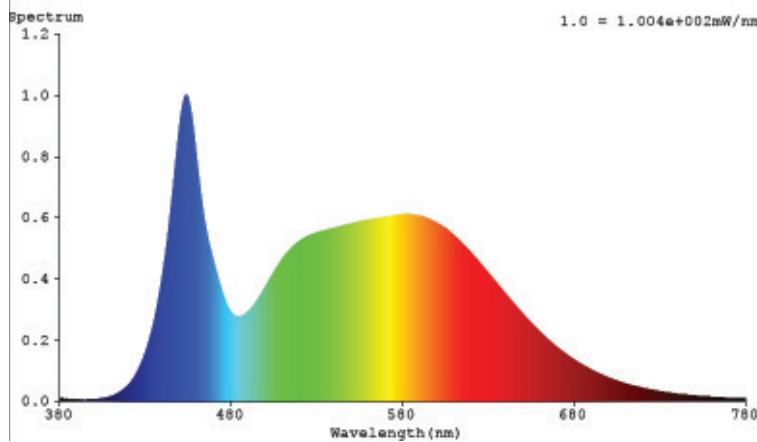

## LED'S SPECTRUM WAVE FORM

### SPECTRUM DISTRIBUTION

### LIGHTING PERFORMANCE

Lumens	3500
Equivalency	230W
Color Temperature	5000K
Color Rendering Index (CRI)	80
Beam Angle	110°
Dimmable	No
Efficiency (lm/w)	87.0
Frequency	60Hz