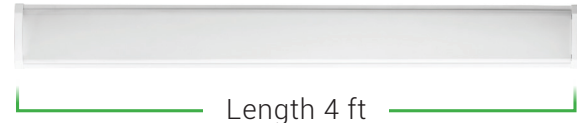

Width 5,35"

SPECIFICATIONS

Voltage	100/277V
Wattage	40W
Current	0.340A
Power Factor	0.9 min

LIGHTING PERFORMANCE

Lumens	3500
Equivalency	230W
Color Temperature	5000K
Color Rendering Index (CRI)	80
Beam Angle	110°
Dimmable	No
Efficiency (lm/w)	87.0
Frequency	60Hz

ENVIRONMENT

Operating Temperature	4°F to 104°F
Suitable for Damp Locations Ingress	Yes

CONSTRUCTION

Housing	Aluminum+PC
Weight	3.63lbs
Fixture Color/Finish	Frosted
Wiring	Copper
Linkability	Up to 8

LIFESPAN

Average Life (Hours)	50,000+
Warranty	7 years
Switching Time	>50,000