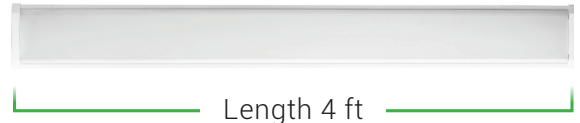

WRAPAROUND SHOP LIGHT 40W

Daisy chain up to 8 LED Shop Light Wraparound fixtures together from a single power source. This 40W fixture with an integrated LED features a slightly curved cover and delivers a bright 3500lm light. This fixture is flush mounted.

Width 5,35"

MODELS

SHW-40W-5K-#

SHW-40W-6K-#

LED'S SPECTRUM WAVE FORM

SPECTRUM DISTRIBUTION

SPECIFICATIONS

Voltage	100/277V
Wattage	40W
Current	0.340A
Power Factor	0.9 min

LIGHTING PERFORMANCE

Lumens	3500
Equivalency	230W
Color Temperature	5000K
Color Rendering Index (CRI)	80
Beam Angle	110°
Dimmable	No
Efficiency (lm/w)	87.0
Frequency	60Hz

ENVIRONMENT

Operating Temperature	4°F to 104°F
Suitable for Damp Locations Igress	Yes