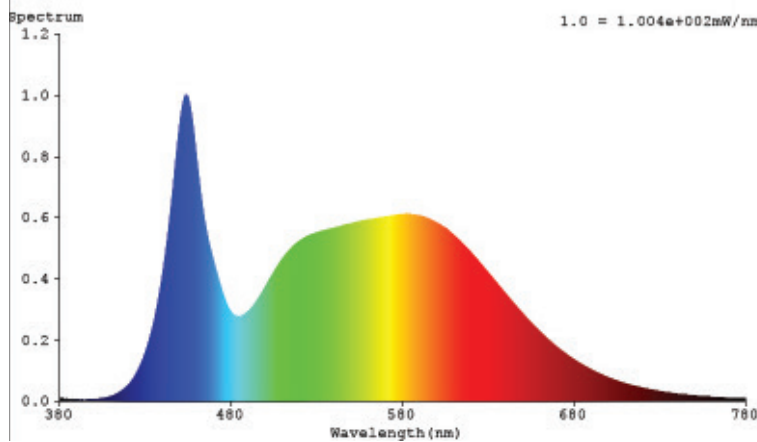

Width 5,35"

MODELS

SHW-40W-5K-#

SHW-40W-6K-#

LED'S SPECTRUM WAVE FORM

SPECTRUM DISTRIBUTION

SPECIFICATIONS

Voltage	100/277V
Wattage	40W
Current	0.340A
Power Factor	0.9 min

LIGHTING PERFORMANCE

Lumens	3500
Equivalency	230W
Color Temperature	5000K
Color Rendering Index (CRI)	80
Beam Angle	110°
Dimmable	No
Efficiency (lm/w)	87.0
Frequency	60Hz

ENVIRONMENT

Operating Temperature	4°F to 104°F
Suitable for Damp Locations Igress	Yes