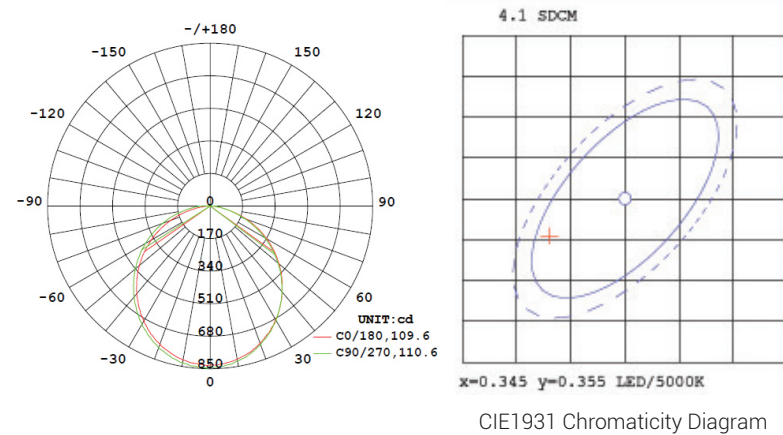

Width 5,35"

MODELS

SHW-40W-5K-#

SHW-40W-6K-#

LED'S SPECTRUM WAVE FORM

SPECTRUM DISTRIBUTION

SPECIFICATIONS

Voltage	100/277V
Wattage	40W
Current	0.340A
Power Factor	0.9 min

LIGHTING PERFORMANCE

Lumens	3500
Equivalency	230W
Color Temperature	5000K
Color Rendering Index (CRI)	80
Beam Angle	110°
Dimmable	No
Efficiency (lm/w)	87.0
Frequency	60Hz

ENVIRONMENT

Operating Temperature	4°F to 104°F
Suitable for Damp Locations Igress	Yes