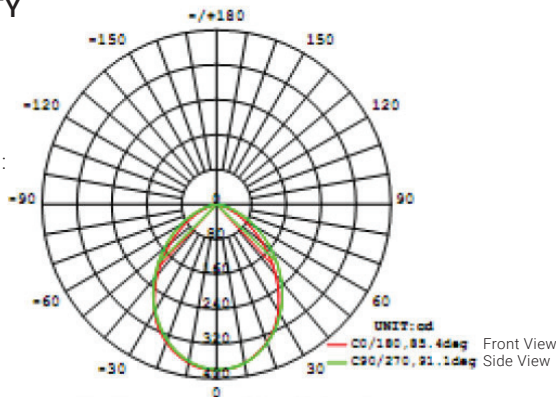

### LIGHT DISTRIBUTION ANGLE

#### LUMINOUS INTENSITY DISTRIBUTION DIAGRAM

Average Beam Angle (50%): 88.3°F

#### NOTE:

The Curves indicate the illuminated area and the average illumination when the luminaire is at different distances.