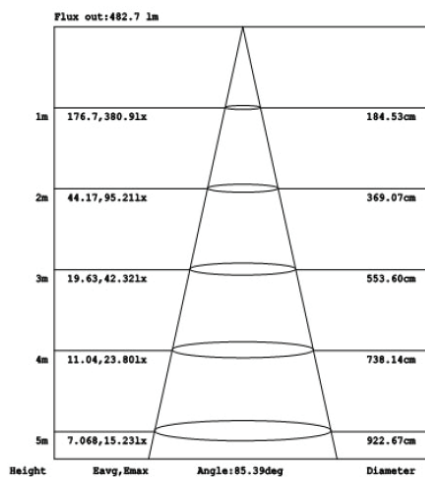

### LIGHT DISTRIBUTION ANGLE

#### LUMINOUS INTENSITY DISTRIBUTION DIAGRAM

Average Beam Angle (50%): 88.3°F

#### NOTE:

The Curves indicate the illuminated area and the average illumination when the luminaire is at different distances.