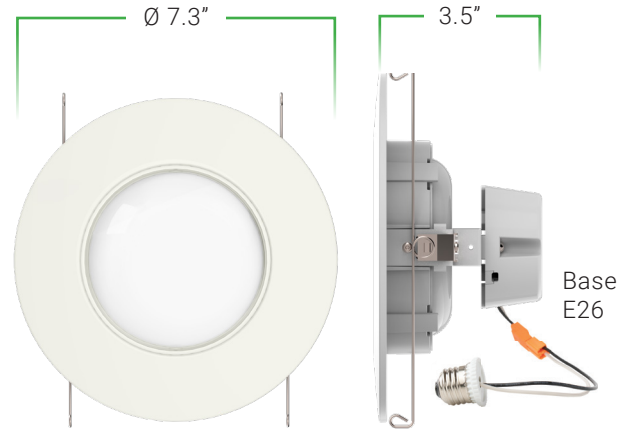

SPECIFICATIONS

Voltage	120V
Wattage	12W
Current	0.110A
Power Factor	0.90

LIGHTING PERFORMANCE

Lumens	800
Equivalency	60W
Color Temperature	2700K-5000K
Color Rendering Index (CRI)	80
Beam Angle	90°
Dimmable	Yes, 10-100%
Efficiency (lm/w)	72.1
Frequency	60Hz

ENVIRONMENT

Operating Temperature	4°F to 104°F
Suitable for Damp Locations Ingress	Yes

CONSTRUCTION

Housing	Polycarbonate
Weight	1.07lbs

LIFESPAN

Average Life (Hours)	35,000+
Warranty	7 years
Switching Time	>30,000