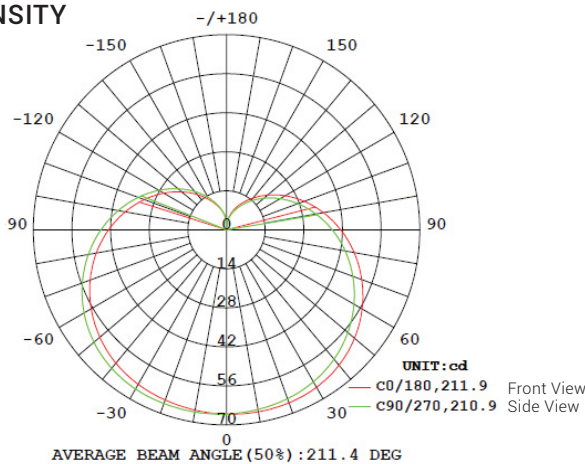

G25 WIFI LED SMART BULB

Ideal for vanity mirrors, pendants, and chandeliers, the G25 LED Smart Bulb lets you select color temperature, dim, customize settings, turn on/off, and music sync. You can also voice control the bulb or remote control it via app over WiFi. Try programmable scenes or save your own settings

MODELS

G25_S-5W-27K_5K-2PK

LIGHT DISTRIBUTION ANGLE

LUMINOUS INTENSITY DISTRIBUTION DIAGRAM

NOTE:

The Curves indicate the illuminated area and the average illumination when the luminaire is at different distances.

Flux out: 118.0 lm	
27.56, 66.12lx	200.00cm
9.390, 16.53lx	400.00cm
4.172, 7.346lx	600.00cm
2.348, 4.122lx	800.00cm
1.502, 2.645lx	1000.00cm
1.043, 1.897lx	1200.00cm
0.7665, 1.349lx	1400.00cm
0.5869, 1.032lx	1600.00cm
0.4627, 0.8163lx	1800.00cm
0.3756, 0.6612lx	2000.00cm

Angle: 90.00deg Diameter

CERTIFICATIONS

SPECIFICATIONS

Voltage	120V
Wattage	5W
Current	0.07A
Power Factor	0.60

LIGHTING PERFORMANCE

Lumens	450
Efficiency (lm/w)	90
Color Temperature Changing	2700K-5000K
Color Rendering Index (CRI)	80
Beam Angle	210°
Dimmable	Yes 5%-100%
Control Type	WiFi
Control Distance	NET/WiFi Covered
RGB	Yes
Controlled by	Application
Compatible with Amazon Alexa	Yes
Compatible with Google Assistant	Yes
Frequency	60Hz