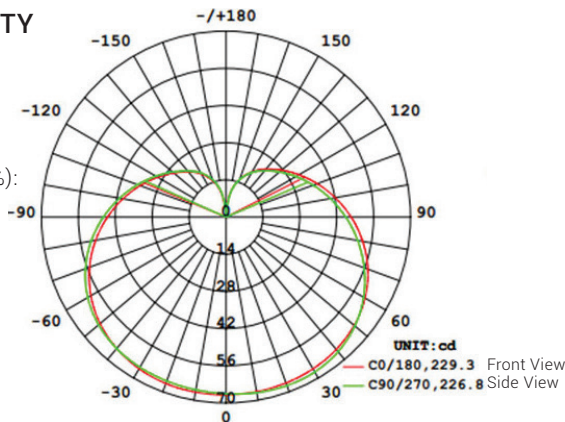

G25 LED BULB

Sunco's G25 LED bulb works well for vanity mirrors, desk lamps, pendant ceiling fixtures, and modern chandeliers. With a 25,000 hour bulb lifetime, the G25 will cut down on your relamping expenses. This 6W globe bulb offers a 40W equivalency.

MODELS

G25-6W-22K-# G25-6W-27K-# G25-6W-3K-#
 G25-6W-4K-# G25-6W-5K-# G25-6W-6K-#

LIGHT DISTRIBUTION ANGLE

LUMINOUS INTENSITY DISTRIBUTION DIAGRAM

Average Beam Angle (50%):
 228.1°F

NOTE:

The Curves indicate the illuminated area and the average illumination when the luminaire is at different distances.

CERTIFICATIONS

SPECIFICATIONS

Voltage	120V
Wattage	6W
Current	0.065A
Power Factor	0.70

LIGHTING PERFORMANCE

Lumens	450
Equivalency	40W
Color Temperature	2200K-6000K
Color Rendering Index (CRI)	80
Beam Angle	230°
Dimmable	Yes
Efficiency (lm/w)	65
Frequency	60Hz