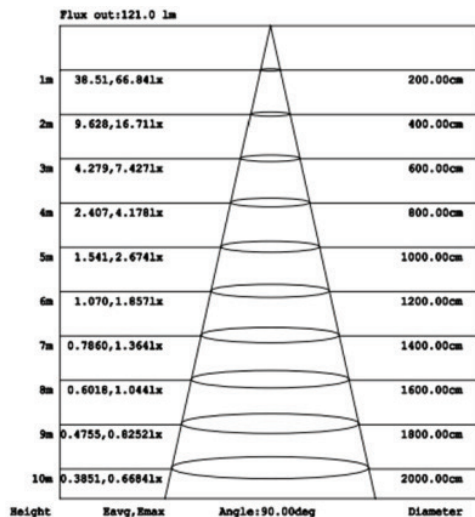

MODELS

G25-6W-22K-# G25-6W-27K-# G25-6W-3K-#
 G25-6W-4K-# G25-6W-5K-# G25-6W-6K-#

LIGHT DISTRIBUTION ANGLE

LUMINOUS INTENSITY DISTRIBUTION DIAGRAM

Average Beam Angle (50%):
 228.1°F

NOTE:

The Curves indicate the illuminated area and the average illumination when the luminaire is at different distances.

CERTIFICATIONS

SPECIFICATIONS

Voltage	120V
Wattage	6W
Current	0.065A
Power Factor	0.70

LIGHTING PERFORMANCE

Lumens	450
Equivalency	40W
Color Temperature	2200K-6000K
Color Rendering Index (CRI)	80
Beam Angle	230°
Dimmable	Yes
Efficiency (lm/w)	65
Frequency	60Hz