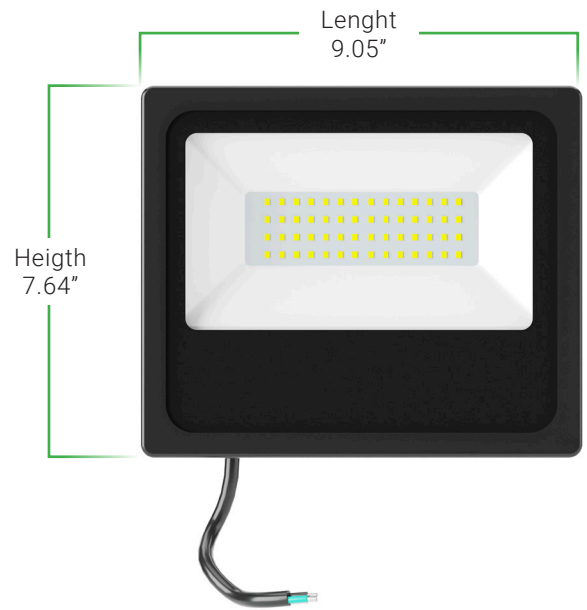

FLOOD LIGHT D2D 50W

This wet rated LED Flood Light 50W includes Dusk to Dawn capabilities to auto turn on light when no light is detected-no timer needed! Easily mount on wall or ground with included, adjustable yoke. IP66 light fixture provides a wide beam spread for added nighttime security.

MODELS

FLOOD_D2D-50W-5K-#PK

FLOOD_D2D-50W-6K-#PK

LIGHT DISTRIBUTION ANGLE

SPECTRUM DISTRIBUTION

LUMINOUS INTENSITY DISTRIBUTION DIAGRAM

CERTIFICATIONS

SPECIFICATIONS

Voltage	120V
Wattage	50W
Current	0.540A
Power Factor	0.7

LIGHTING PERFORMANCE

Lumens	5000
Equivalency	250W
Color Temperature (K)	5000K & 6000K
Color Rendering Index (CRI)	80
Beam Angle	110°
Dimmable	No
Efficiency (lm/w)	90.0
Frequency	60Hz