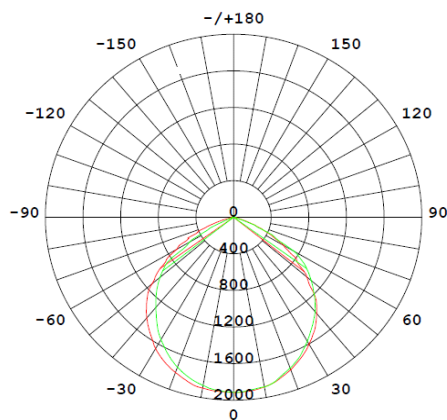

MODELS

FLOOD_D2D-50W-5K-#PK

FLOOD_D2D-50W-6K-#PK

LIGHT DISTRIBUTION ANGLE

SPECTRUM DISTRIBUTION

LUMINOUS INTENSITY DISTRIBUTION DIAGRAM

CERTIFICATIONS

SPECIFICATIONS

Voltage	120V
Wattage	50W
Current	0.540A
Power Factor	0.7

LIGHTING PERFORMANCE

Lumens	5000
Equivalency	250W
Color Temperature (K)	5000K & 6000K
Color Rendering Index (CRI)	80
Beam Angle	110°
Dimmable	No
Efficiency (lm/w)	90.0
Frequency	60Hz