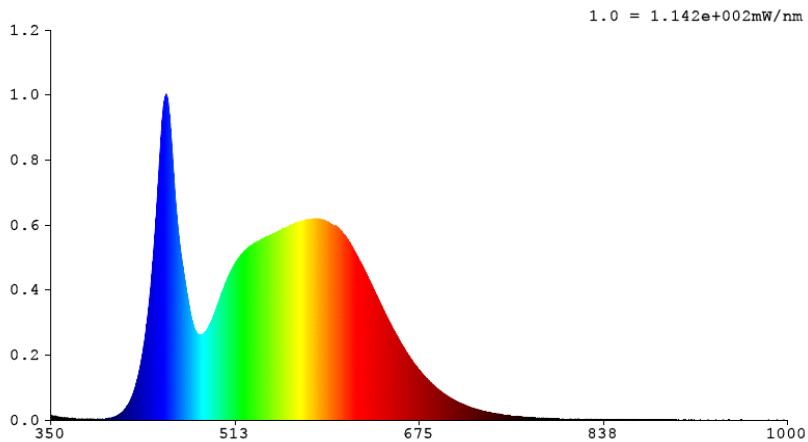

FLOOD LIGHT D2D 50W

This wet rated LED Flood Light 50W includes Dusk to Dawn capabilities to auto turn on light when no light is detected-no timer needed! Easily mount on wall or ground with included, adjustable yoke. IP66 light fixture provides a wide beam spread for added nighttime security.

MODELS

FLOOD_D2D-50W-5K-#PK

FLOOD_D2D-50W-6K-#PK

LIGHT DISTRIBUTION ANGLE

SPECTRUM DISTRIBUTION

LUMINOUS INTENSITY DISTRIBUTION DIAGRAM

CERTIFICATIONS

SPECIFICATIONS

Voltage	120V
Wattage	50W
Current	0.540A
Power Factor	0.7

LIGHTING PERFORMANCE

Lumens	5000
Equivalency	250W
Color Temperature (K)	5000K & 6000K
Color Rendering Index (CRI)	80
Beam Angle	110°
Dimmable	No
Efficiency (lm/w)	90.0
Frequency	60Hz