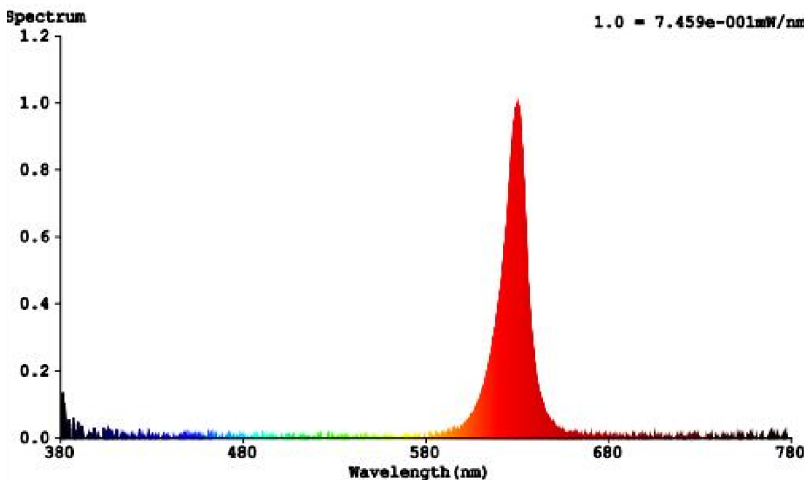

RED LED EXIT SIGN, DAMP RATED

With a 90-minute, 1.2V 1000mAh Ni-MH battery backup included, this slim profile, Red LED Exit Sign provides directional lighting during power outages and emergency situations. Punch out directional arrow knockouts, as appropriate. This damp rated light fixture is easily installed on inside ceilings or walls.

MODELS

EX-RED-6PK

LIGHT DISTRIBUTION ANGLE

SPECTRUM DISTRIBUTION

CIE1931 Chromaticity Diagram

CERTIFICATIONS

SPECIFICATIONS

Charging time	24h
Voltage	120-277V
Input Power	1.6W
AC charging current	20mA
Discharge time	≥ 90mins
AC Luminous flux	2.6984 lm
DC Luminous flux	5.7844 lm
Fire resistant	Yes
Included battery	Yes
Battery built-in	1.2V 1000mAh Ni-MH
Backup battery	90min
Weight	1.65lbs
Warranty	3 years
Suitable for Damp Locations Ingress	Yes
Frequency	60Hz