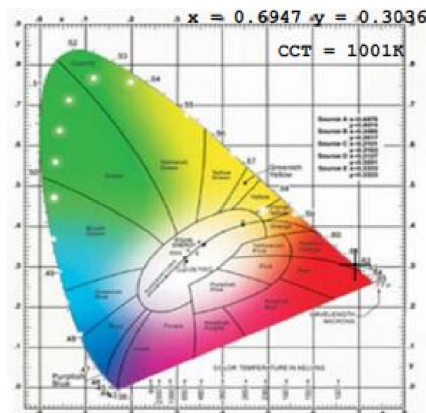

RED LED EXIT SIGN, DAMP RATED

With a 90-minute, 1.2V 1000mAh Ni-MH battery backup included, this slim profile, Red LED Exit Sign provides directional lighting during power outages and emergency situations. Punch out directional arrow knockouts, as appropriate. This damp rated light fixture is easily installed on inside ceilings or walls.

MODELS

EX-RED-6PK

LIGHT DISTRIBUTION ANGLE

SPECTRUM DISTRIBUTION

CIE1931 Chromaticity Diagram

CERTIFICATIONS

SPECIFICATIONS

Charging time	24h
Voltage	120-277V
Input Power	1.6W
AC charging current	20mA
Discharge time	≥ 90mins
AC Luminous flux	2.6984 lm
DC Luminous flux	5.7844 lm
Fire resistant	Yes
Included battery	Yes
Battery built-in	1.2V 1000mAh Ni-MH
Backup battery	90min
Weight	1.65lbs
Warranty	3 years
Suitable for Damp Locations Ingress	Yes
Frequency	60Hz