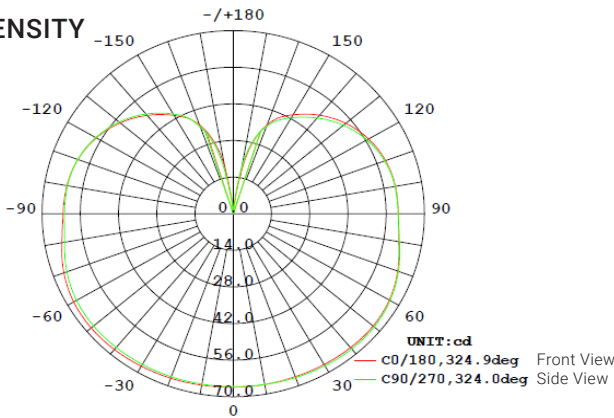

DISK 5/6" LED DOWNLIGHT 12W

Direct wire this IC rated Disk 5/6" LED Downlight 12W to your junction box and install into your ceiling without a can. Provides instant on, bright light (850 lm) with a sleek, modern look and a high CRI of 90+ and a 300° beam angle for a very wide flood light. Suitable for narrow ceiling space.

MODELS

DL_DK56-12W-27K-# DL_DK56-12W-3K-# DL_DK56-12W-4K-#
DL_DK56-12W-5K-# DL_DK56-12W-6K-#

LIGHT DISTRIBUTION ANGLE

LUMINOUS INTENSITY DISTRIBUTION DIAGRAM

Average Beam Angle (50%): 324.5°

NOTE:

The Curves indicate the illuminated area and the average illumination when the luminaire is at different distances.

Note: The Curves indicate the illuminated area and the average illumination when the luminaire is at different distance.

CERTIFICATIONS

*No Energy Star certification for 2200K, 5500K, and 6000K

SPECIFICATIONS

Voltage	120V
Wattage	12W
Current	0.140A
Power Factor	0.780

LIGHTING PERFORMANCE

Lumens	850
Equivalency	80W
Color Temperature	2700K-6000K
Color Rendering Index (CRI)	90
Beam Angle	90°
Dimmable	Yes
Efficiency (lm/w)	65.38
Frequency	60Hz