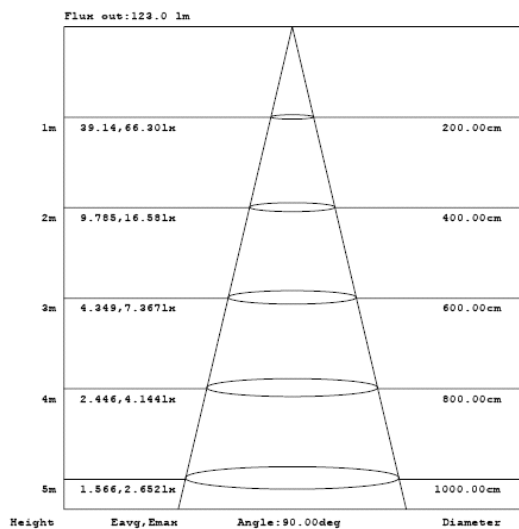

DISK 5/6" LED DOWNLIGHT 12W

Direct wire this IC rated Disk 5/6" LED Downlight 12W to your junction box and install into your ceiling without a can. Provides instant on, bright light (850 lm) with a sleek, modern look and a high CRI of 90+ and a 300° beam angle for a very wide flood light. Suitable for narrow ceiling space.

MODELS

DL_DK56-12W-27K-# DL_DK56-12W-3K-# DL_DK56-12W-4K-#
DL_DK56-12W-5K-# DL_DK56-12W-6K-#

LIGHT DISTRIBUTION ANGLE

LUMINOUS INTENSITY DISTRIBUTION DIAGRAM

Average Beam Angle (50%): 324.5°

NOTE:

The Curves indicate the illuminated area and the average illumination when the luminaire is at different distances.

Note: The Curves indicate the illuminated area and the average illumination when the luminaire is at different distance.

CERTIFICATIONS

*No Energy Star certification for 2200K, 5500K, and 6000K

SPECIFICATIONS

Voltage	120V
Wattage	12W
Current	0.140A
Power Factor	0.780

LIGHTING PERFORMANCE

Lumens	850
Equivalency	80W
Color Temperature	2700K-6000K
Color Rendering Index (CRI)	90
Beam Angle	90°
Dimmable	Yes
Efficiency (lm/w)	65.38
Frequency	60Hz