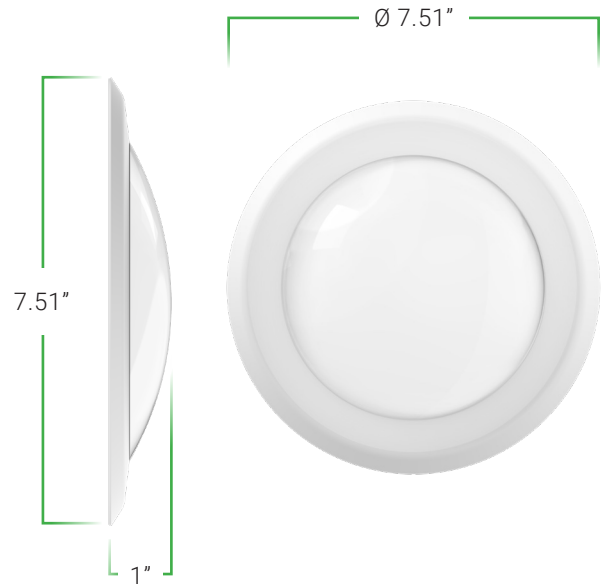

SPECIFICATIONS

Voltage	120V
Wattage	12W
Current	0.140A
Power Factor	0.780

LIGHTING PERFORMANCE

Lumens	850
Equivalency	80W
Color Temperature	2700K-6000K
Color Rendering Index (CRI)	90
Beam Angle	90°
Dimmable	Yes
Efficiency (lm/w)	65.38
Frequency	60Hz

ENVIRONMENT

Operating Temperature	4°F to 104°F
Suitable for Damp Locations Ingress	Yes

CONSTRUCTION

Housing	Steel & PBT
Weight	0.33lbs

LIFESPAN

Average Life (Hours)	50,000+
Warranty	7 years