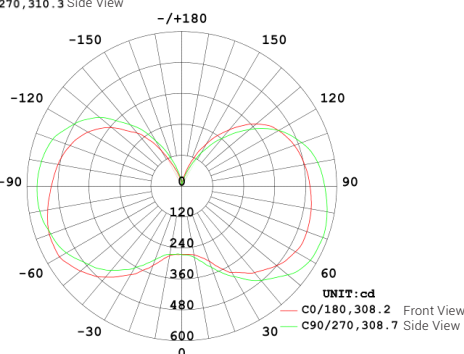

50W LED CORN BULB

A cost saving solution for 350W HID light bulbs, this damp rated LED draws only 50 watts. It offers excellent heat dissipation with a bright, 310° beam angle. Sunco's omnidirectional Corn Bulb upgrades bollards, high bay fixtures, and gas station canopy lights.

MODELS

CB-50W-5K-#PK

CB-50W-6K-#PK

CB-50W-65K-#PK

LIGHT DISTRIBUTION ANGLE

LUMINOUS INTENSITY DISTRIBUTION DIAGRAM FOR 5000K

LUMINOUS INTENSITY DISTRIBUTION DIAGRAM FOR 6000K

LUMINOUS INTENSITY DISTRIBUTION DIAGRAM FOR 6500K

CERTIFICATIONS

SPECIFICATIONS

Voltage	120/277V
Wattage	50W
Current	0.4/0.23A
Power Factor	0.95

LIGHTING PERFORMANCE

Lumens	5500
Equivalency	350W
Color Temperature	5000K-6500K
Color Rendering Index (CRI)	80
Beam Angle	310°
Dimmable	No
Efficiency (lm/w)	90
Frequency	60Hz