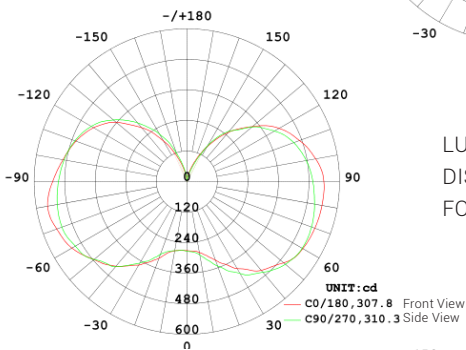

50W LED CORN BULB

A cost saving solution for 350W HID light bulbs, this damp rated LED draws only 50 watts. It offers excellent heat dissipation with a bright, 310° beam angle. Sunco's omnidirectional Corn Bulb upgrades bollards, high bay fixtures, and gas station canopy lights.

MODELS

CB-50W-5K-#PK

CB-50W-6K-#PK

CB-50W-65K-#PK

LIGHT DISTRIBUTION ANGLE

LUMINOUS INTENSITY DISTRIBUTION DIAGRAM FOR 5000K

LUMINOUS INTENSITY DISTRIBUTION DIAGRAM FOR 6000K

LUMINOUS INTENSITY DISTRIBUTION DIAGRAM FOR 6500K

CERTIFICATIONS

SPECIFICATIONS

Voltage	120/277V
Wattage	50W
Current	0.4/0.23A
Power Factor	0.95

LIGHTING PERFORMANCE

Lumens	5500
Equivalency	350W
Color Temperature	5000K-6500K
Color Rendering Index (CRI)	80
Beam Angle	310°
Dimmable	No
Efficiency (lm/w)	90
Frequency	60Hz