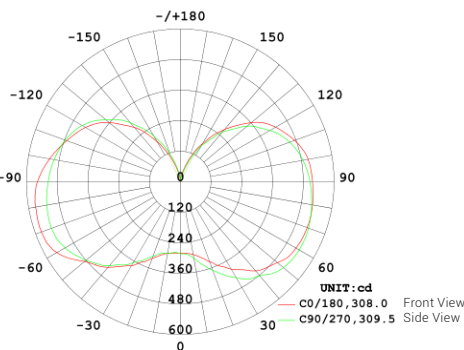

50W LED CORN BULB

A cost saving solution for 350W HID light bulbs, this damp rated LED draws only 50 watts. It offers excellent heat dissipation with a bright, 310° beam angle. Sunco's omnidirectional Corn Bulb upgrades bollards, high bay fixtures, and gas station canopy lights.

MODELS

CB-50W-5K-#PK

CB-50W-6K-#PK

CB-50W-65K-#PK

LIGHT DISTRIBUTION ANGLE

LUMINOUS INTENSITY DISTRIBUTION DIAGRAM FOR 5000K

LUMINOUS INTENSITY DISTRIBUTION DIAGRAM FOR 6000K

LUMINOUS INTENSITY DISTRIBUTION DIAGRAM FOR 6500K

CERTIFICATIONS

SPECIFICATIONS

Voltage	120/277V
Wattage	50W
Current	0.4/0.23A
Power Factor	0.95

LIGHTING PERFORMANCE

Lumens	5500
Equivalency	350W
Color Temperature	5000K-6500K
Color Rendering Index (CRI)	80
Beam Angle	310°
Dimmable	No
Efficiency (lm/w)	90
Frequency	60Hz