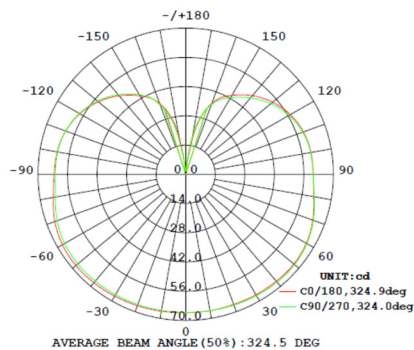

MODELS

- CA11_CD2D-5W-27K-#PK
- CA11_CD2D-5W-3K-#PK
- CA11_CD2D-5W-4K-#PK
- CA11_CD2D-5W-5K-#PK

LIGHT DISTRIBUTION ANGLE

SPECTRUM WAVE FORM

LUMINOUS INTENSITY DISTRIBUTION DIAGRAM

NOTE: The curves indicate the illuminated area and the average illumination at different distances.

CERTIFICATIONS

SPECIFICATIONS

Voltage	120V
Wattage	5W
Current	0.065A
Power Factor	0.50

LIGHTING PERFORMANCE

Lumens	500 lm
Equivalency	40W
Frequency	60 Hz
Color Rendering Index	82
Beam Angle	300°
Dimmable	No
Efficiency	114 lm/w
Color Temperature	2700K/3000K/4000K/5000K