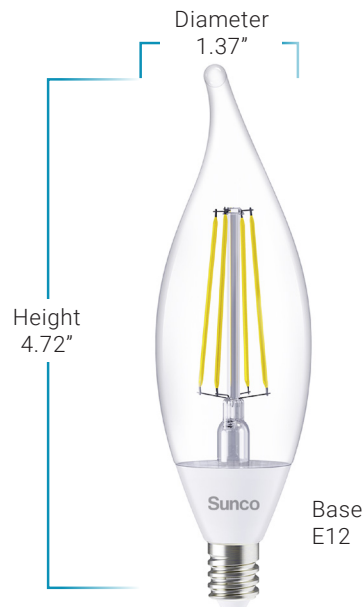

CA11 LED CANDELABRA FILAMENT BULB, DUSK TO DAWN

Sunco CA11 LED bulbs feature a traditional, clear glass housing with a high tech filament inside. A Dusk to Dawn sensor provides automated lighting without a timer. The candle tip adds a decorative flair to your exterior lighting, such as sconces or retro wall lanterns.

MODELS

- CA11_CD2D-5W-27K-#PK
- CA11_CD2D-5W-3K-#PK
- CA11_CD2D-5W-4K-#PK
- CA11_CD2D-5W-5K-#PK

LIGHT DISTRIBUTION ANGLE

SPECTRUM WAVE FORM

LUMINOUS INTENSITY DISTRIBUTION DIAGRAM

NOTE: The curves indicate the illuminated area and the average illumination at different distances.

CERTIFICATIONS

SPECIFICATIONS

Voltage	120V
Wattage	5W
Current	0.065A
Power Factor	0.50

LIGHTING PERFORMANCE

Lumens	500 lm
Equivalency	40W
Frequency	60 Hz
Color Rendering Index	82
Beam Angle	300°
Dimmable	No
Efficiency	114 lm/w
Color Temperature	2700K/3000K/4000K/5000K