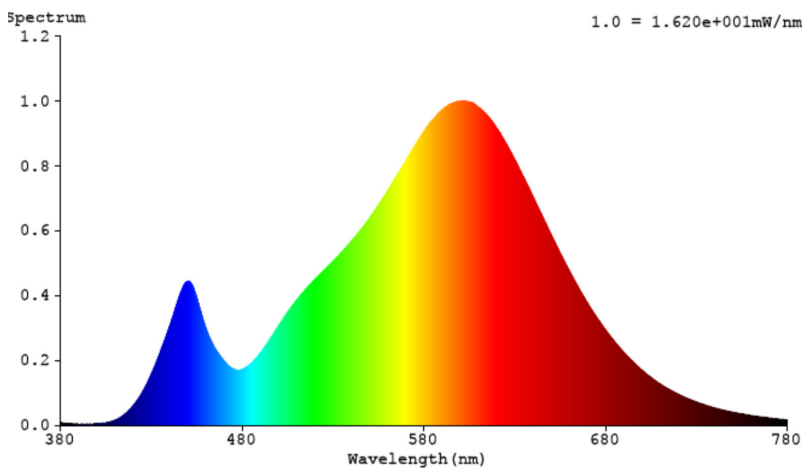

CA11 LED CANDELABRA FILAMENT BULB, DUSK TO DAWN

Sunco CA11 LED bulbs feature a traditional, clear glass housing with a high tech filament inside. A Dusk to Dawn sensor provides automated lighting without a timer. The candle tip adds a decorative flair to your exterior lighting, such as sconces or retro wall lanterns.

MODELS

- CA11_CD2D-5W-27K-#PK
- CA11_CD2D-5W-3K-#PK
- CA11_CD2D-5W-4K-#PK
- CA11_CD2D-5W-5K-#PK

LIGHT DISTRIBUTION ANGLE

SPECTRUM WAVE FORM

LUMINOUS INTENSITY DISTRIBUTION DIAGRAM

NOTE: The curves indicate the illuminated area and the average illumination at different distances.

CERTIFICATIONS

SPECIFICATIONS

Voltage	120V
Wattage	5W
Current	0.065A
Power Factor	0.50

LIGHTING PERFORMANCE

Lumens	500 lm
Equivalency	40W
Frequency	60 Hz
Color Rendering Index	82
Beam Angle	300°
Dimmable	No
Efficiency	114 lm/w
Color Temperature	2700K/3000K/4000K/5000K