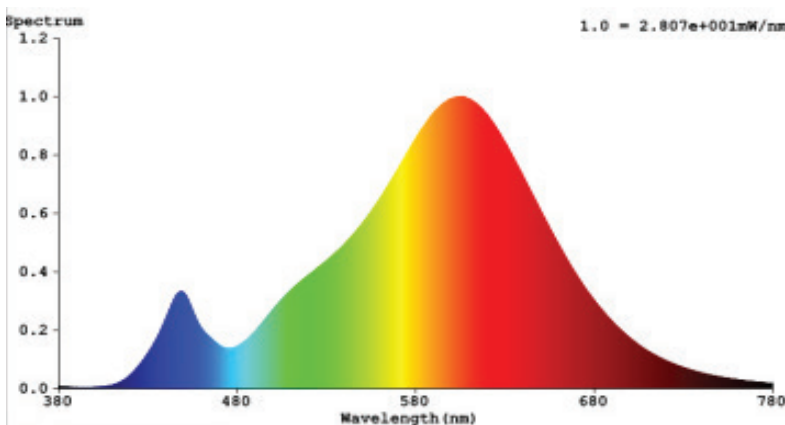

BAFFLE 5/6" LED DOWNLIGHT

One of our brightest downlights, the damp rated Baffle 5/6" Downlight boasts a brightness of 1050 lumens. Modify the included spring to fit existing 5" or 6" recessed cans. With a 75W equivalency, the 13W LED shines a bright 1050 lumens in a wide flood 90° beam angle. IC Rated.

MODELS

DL_BFWR56-13W-27K-# DL_BFWR56-13W-3K-#
DL_BFWR56-13W-4K-# DL_BFWR56-13W-5K-#

LIGHT DISTRIBUTION ANGLE

SPECTRUM DISTRIBUTION

CIE1931 Chromaticity Diagram

CERTIFICATIONS

*No Energy Star certification for 2200K, 5500K, and 6000K

SPECIFICATIONS

| | |
|--------------|--------|
| Voltage | 120V |
| Wattage | 13W |
| Current | 0.115A |
| Power Factor | 0.9 |

LIGHTING PERFORMANCE

| | |
|-----------------------------|-------------|
| Lumens | 1050 |
| Equivalency | 75W |
| Color Temperature | 2700K-6000K |
| Color Rendering Index (CRI) | 80 |
| Beam Angle | 90° |
| Dimmable | Yes |
| Efficiency (lm/w) | 74 |
| Frequency | 60Hz |