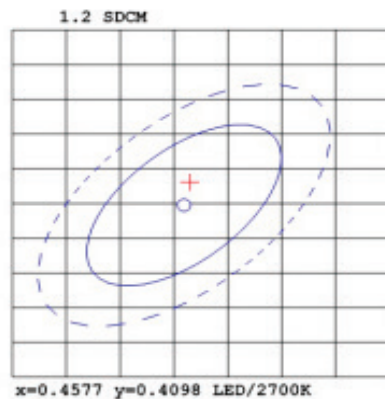

BAFFLE 5/6" LED DOWNLIGHT

One of our brightest downlights, the damp rated Baffle 5/6" Downlight boasts a brightness of 1050 lumens. Modify the included spring to fit existing 5" or 6" recessed cans. With a 75W equivalency, the 13W LED shines a bright 1050 lumens in a wide flood 90° beam angle. IC Rated.

MODELS

DL_BFWR56-13W-27K-# DL_BFWR56-13W-3K-#
DL_BFWR56-13W-4K-# DL_BFWR56-13W-5K-#

LIGHT DISTRIBUTION ANGLE

SPECTRUM DISTRIBUTION

CIE1931 Chromaticity Diagram

CERTIFICATIONS

*No Energy Star certification for 2200K, 5500K, and 6000K

SPECIFICATIONS

| | |
|--------------|--------|
| Voltage | 120V |
| Wattage | 13W |
| Current | 0.115A |
| Power Factor | 0.9 |

LIGHTING PERFORMANCE

| | |
|-----------------------------|-------------|
| Lumens | 1050 |
| Equivalency | 75W |
| Color Temperature | 2700K-6000K |
| Color Rendering Index (CRI) | 80 |
| Beam Angle | 90° |
| Dimmable | Yes |
| Efficiency (lm/w) | 74 |
| Frequency | 60Hz |