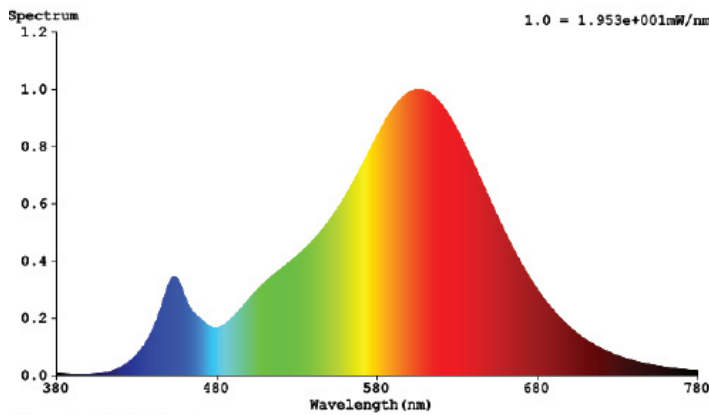

BAFFLE 4" LED DOWNLIGHT

Dimmable Recessed LED Baffle 4" Downlight is suitable for damp locations. The included mounting brackets secure it in your existing 4" can. Connect with the included E26 adapter or TP24 connector. It features CRI80 for true color rendering, making it ideal for retail, restaurants, kitchens, and art galleries. This 11W is equivalent to 40W.

MODELS

- DL_BFDR4-11W-27K-#
- DL_BFDR4-11W-4K-#
- DL_BFDR4-11W-6K-#
- DL_BFDR4-11W-3K-#
- DL_BFDR4-11W-5K-#

LIGHT DISTRIBUTION ANGLE

SPECTRUM DISTRIBUTION

CIE1931 Chromaticity Diagram