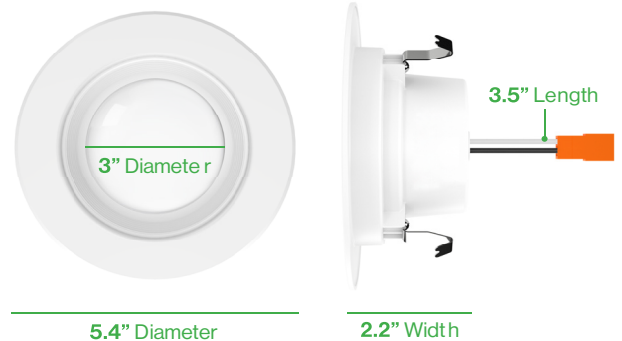

SPECIFICATIONS

Voltage	120V
Wattage	11W
Current	0.090A
Power Factor	0.9

LIGHTING PERFORMANCE

Lumens	660
Equivalency	60W
Color Temperature	2700K-5000K
Color Rendering Index (CRI)	90+
Beam Angle	90°
Dimmable	Yes
Efficiency (lm/w)	70.0
Frequency	60Hz

ENVIRONMENT

Operating Temperature	4°F to 104°F
Suitable for Damp Locations Ingress	Yes

CONSTRUCTION

Housing	Polycarbonate
Weight	0.34lbs

LIFESPAN

Average Life (Hours)	35,000+
Warranty	7 years
Switching Time	>30,000