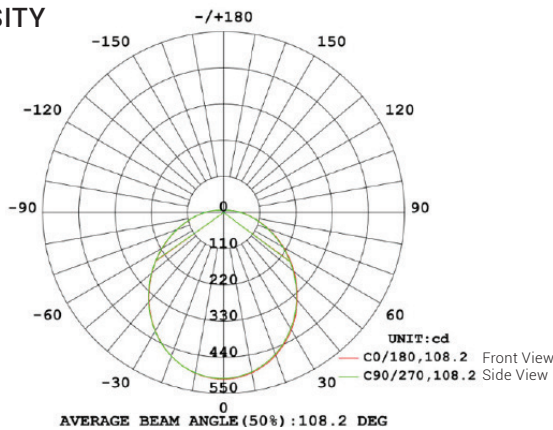

BR40 LED BULB

Sunco's 17W BR40 LED Bulb combines high 1400 lumens with low wattage of 17W. It features a wide flood beam angle of 110°. The BR40 also provides smooth dimming, so you can control the tone in each room. It is an ideal fit for 6" recessed cans.

MODELS

BR40-11W-22K-# BR40-11W-27K-# BR40-11W-3K-#
BR40-11W-4K-# BR40-11W-5K-# BR40-11W-6K-#

LIGHT DISTRIBUTION ANGLE

LUMINOUS INTENSITY DISTRIBUTION DIAGRAM

NOTE:

The Curves indicate the illuminated area and the average illumination when the luminaire is at different distances.

CERTIFICATIONS

SPECIFICATIONS

Voltage	120V
Wattage	17W
Current	0.170A
Power Factor	0.70

LIGHTING PERFORMANCE

Lumens	1400
Equivalency	100W
Color Temperature Changing	2200K-6000K
Color Rendering Index (CRI)	80
Beam Angle	110°
Dimmable	Yes
Efficiency (lm/w)	80
Frequency	60Hz