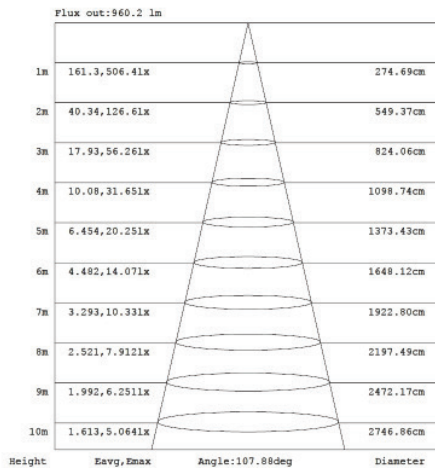

BR40 LED BULB

Sunco's 17W BR40 LED Bulb combines high 1400 lumens with low wattage of 17W. It features a wide flood beam angle of 110°. The BR40 also provides smooth dimming, so you can control the tone in each room. It is an ideal fit for 6" recessed cans.

MODELS

BR40-11W-22K-# BR40-11W-27K-# BR40-11W-3K-#
BR40-11W-4K-# BR40-11W-5K-# BR40-11W-6K-#

LIGHT DISTRIBUTION ANGLE

LUMINOUS INTENSITY DISTRIBUTION DIAGRAM

NOTE:

The Curves indicate the illuminated area and the average illumination when the luminaire is at different distances.

CERTIFICATIONS

SPECIFICATIONS

Voltage	120V
Wattage	17W
Current	0.170A
Power Factor	0.70

LIGHTING PERFORMANCE

Lumens	1400
Equivalency	100W
Color Temperature Changing	2200K-6000K
Color Rendering Index (CRI)	80
Beam Angle	110°
Dimmable	Yes
Efficiency (lm/w)	80
Frequency	60Hz