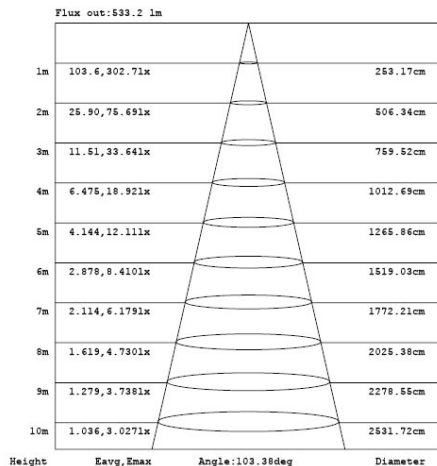

MODELS

BR30_S-8W-27K_5K-6PK

LIGHT DISTRIBUTION ANGLE

LUMINOUS INTENSITY DISTRIBUTION DIAGRAM

NOTE:

The Curves indicate the illuminated area and the average illumination when the luminaire is at different distances.

CERTIFICATIONS

SPECIFICATIONS

Voltage	120V
Wattage	8W
Current	0.08A
Power Factor	0.70

LIGHTING PERFORMANCE

Lumens	650
Efficiency (lm/w)	81
Color Temperature Changing	2700K-5000K
Color Rendering Index (CRI)	80
Beam Angle	110°
Dimmable	Yes 5%-100%
Control Type	WiFi
Control Distance	NET/WiFi Covered
RGB	Yes
Controlled by	Application
Compatible with Amazon Alexa	Yes
Compatible with Google Assistant	Yes
Frequency	60Hz