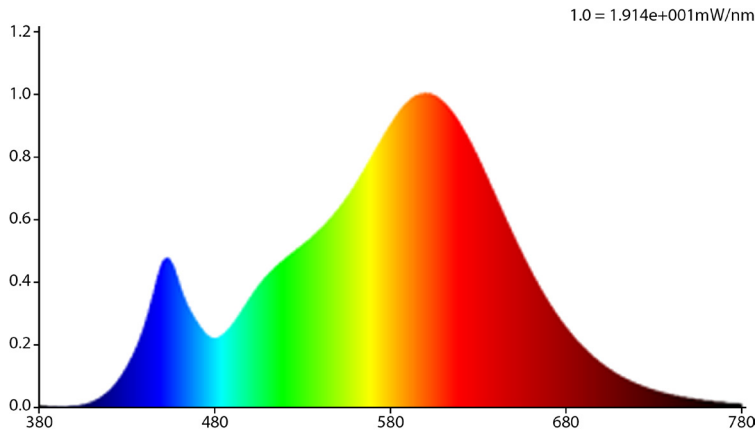

BR30 LED BULB, SELECTABLE CCT

Easily tune this dimmable flood light to select from 3 color temperatures (2700K, 3000K, 5000K) to suit your needs. Adjust the slider switch on the bulb to change CCTs. Great for multi-use rooms. Fits 5" and 6" recessed cans. This instant on BR30 offers a 25,000 hour lifespan.

MODELS

BR30-11W-27K_5K-6PK BR30-11W-27K_5K-10PK
BR30-11W-27K_5K-12PK

LIGHT DISTRIBUTION ANGLE

SPECTRUM DIAGRAM

CHROMATICITY DIAGRAM CIE1931

SPECIFICATIONS

Voltage	120V
Wattage	11W
Current	0.12A
Power Factor	1.0
LIGHTING PERFORMANCE	
Lumens	850
Equivalency	90W
Color Temperature Changing	2700K, 3000K, 5000K
Color Rendering Index (CRI)	80
Beam Angle	110°
Dimmable	Yes 10%-100%
Frequency	60Hz