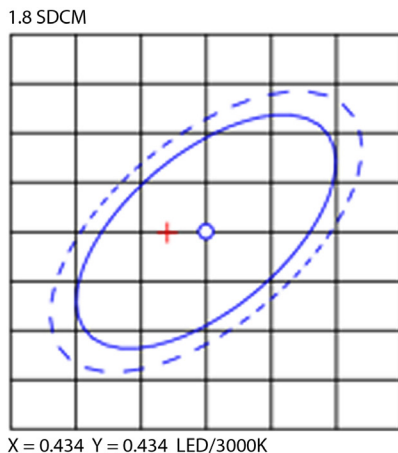

BR30 LED BULB, SELECTABLE CCT

Easily tune this dimmable flood light to select from 3 color temperatures (2700K, 3000K, 5000K) to suit your needs. Adjust the slider switch on the bulb to change CCTs. Great for multi-use rooms. Fits 5" and 6" recessed cans. This instant on BR30 offers a 25,000 hour lifespan.

MODELS

BR30-11W-27K_5K-6PK BR30-11W-27K_5K-10PK
BR30-11W-27K_5K-12PK

LIGHT DISTRIBUTION ANGLE

SPECTRUM DIAGRAM

CHROMATICITY DIAGRAM CIE1931

SPECIFICATIONS

Voltage	120V
Wattage	11W
Current	0.12A
Power Factor	1.0
LIGHTING PERFORMANCE	
Lumens	850
Equivalency	90W
Color Temperature Changing	2700K, 3000K, 5000K
Color Rendering Index (CRI)	80
Beam Angle	110°
Dimmable	Yes 10%-100%
Frequency	60Hz