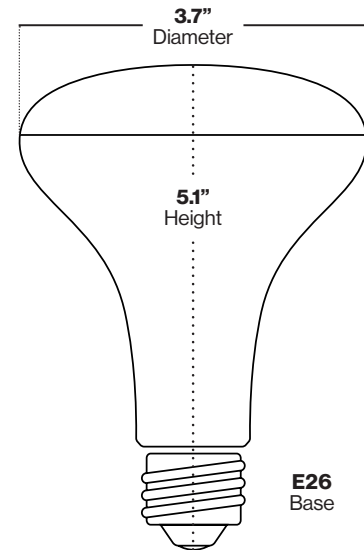

BR30 (1600 LUMEN) LED BULB

This dimmable flood light comes with a medium E26 base and fits in 5" or 6" recessed cans. Its wide beam angle and high lumen count eliminate harsh shadows and help to fill large areas with bright, diffused light.

MODELS

BR30_16W-27K-#PK BR30_16W-3K-#PK BR30_16W-4K-#PK
BR30_16W-5K-#PK BR30_16W-6K-#PK

LIGHT DISTRIBUTION ANGLE

SPECTRUM DISTRIBUTION

SPECIFICATIONS

Voltage	120
Wattage	16
Current	0.14A
Power Factor	0.7

LIGHTING PERFORMANCE