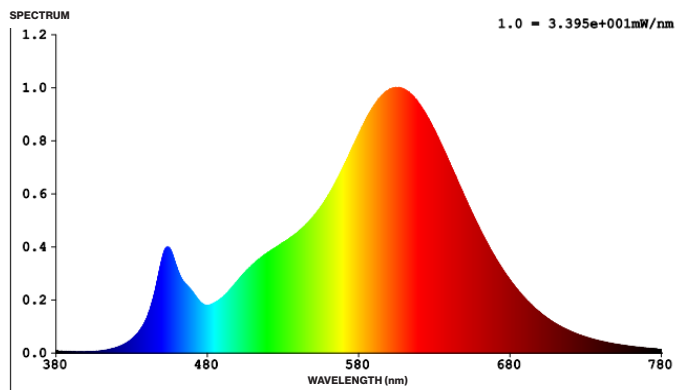

BR30 (1600 LUMEN) LED BULB

This dimmable flood light comes with a medium E26 base and fits in 5" or 6" recessed cans. Its wide beam angle and high lumen count eliminate harsh shadows and help to fill large areas with bright, diffused light.

MODELS

BR30_16W-27K-#PK BR30_16W-3K-#PK BR30_16W-4K-#PK
BR30_16W-5K-#PK BR30_16W-6K-#PK

LIGHT DISTRIBUTION ANGLE

SPECTRUM DISTRIBUTION

SPECIFICATIONS

Voltage	120
Wattage	16
Current	0.14A
Power Factor	0.7

LIGHTING PERFORMANCE

Lumens	1600
Equivalency	100W
Color Temperature	2700K-6000K
Color Rendering Index (CRI)	80
Beam Angle	110°
Dimmable	Yes
Efficacy (lm/w)	100
Frequency	120Hz

ENVIRONMENT

Operating Temperature	-4°F to 104°F
Moisture Rating	Damp