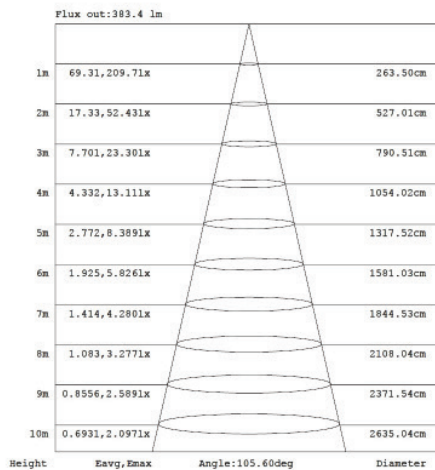

BR20 LED BULB

The wide flood BR20 LED Bulb delivers a 110° beam angle to help you light a larger area. An ideal LED replacement bulb for existing downlight fixtures, this compact sized, dimmable bulb with an E26 base fits in 4" cans. This 50W equivalent LED bulb only consumes 7W.

MODELS

BR20-7W-22K-# BR20-7W-27K-# BR20-7W-3K-#
BR20-7W-4K-# BR20-7W-5K-# BR20-7W-6K-#

LIGHT DISTRIBUTION ANGLE

LUMINOUS INTENSITY DISTRIBUTION DIAGRAM

NOTE:

The Curves indicate the illuminated area and the average illumination when the luminaire is at different distances.

CERTIFICATIONS

SPECIFICATIONS

Voltage	120V
Wattage	7W
Current	0.085A
Power Factor	0.57

LIGHTING PERFORMANCE

Lumens	550
Equivalency	50W
Color Temperature	2200K-6000K
Color Rendering Index (CRI)	80
Beam Angle	110°
Dimmable	Yes
Efficiency (lm/w)	78.5
Frequency	60Hz