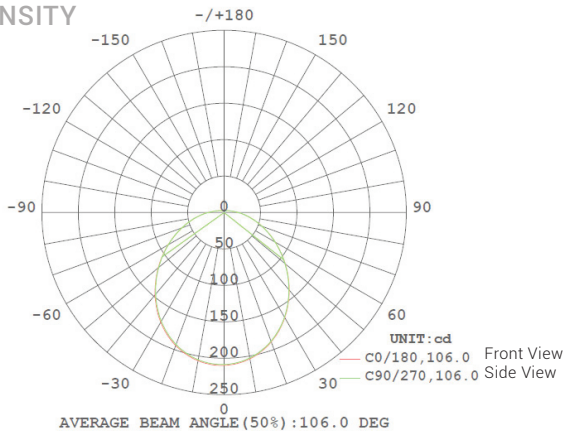

BR20 LED BULB

The wide flood BR20 LED Bulb delivers a 110° beam angle to help you light a larger area. An ideal LED replacement bulb for existing downlight fixtures, this compact sized, dimmable bulb with an E26 base fits in 4" cans. This 50W equivalent LED bulb only consumes 7W.

MODELS

BR20-7W-22K-# BR20-7W-27K-# BR20-7W-3K-#
BR20-7W-4K-# BR20-7W-5K-# BR20-7W-6K-#

LIGHT DISTRIBUTION ANGLE

LUMINOUS INTENSITY DISTRIBUTION DIAGRAM

NOTE:

The Curves indicate the illuminated area and the average illumination when the luminaire is at different distances.

CERTIFICATIONS

SPECIFICATIONS

Voltage	120V
Wattage	7W
Current	0.085A
Power Factor	0.57

LIGHTING PERFORMANCE

Lumens	550
Equivalency	50W
Color Temperature	2200K-6000K
Color Rendering Index (CRI)	80
Beam Angle	110°
Dimmable	Yes
Efficiency (lm/w)	78.5
Frequency	60Hz