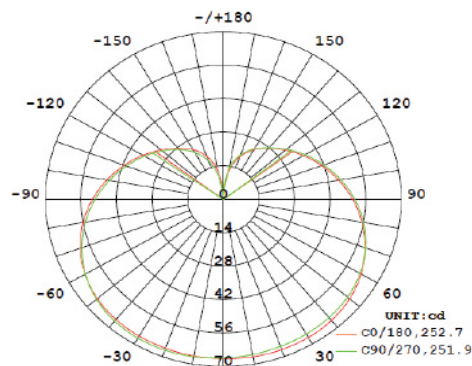

MODELS

B11_S-4W-27K_5K-#

LIGHT DISTRIBUTION ANGLE

LUMINOUS INTENSITY DISTRIBUTION DIAGRAM

AVERAGE BEAM ANGLE (50%): 252.3 DEG

Flux out: 121.7 lm

Height	Eavg, Emax	Angle: 90.00deg	Diameter
1m	38.72, 66.66lx		200.00cm
2m	9.682, 16.67lx		400.00cm
3m	4.303, 7.407lx		600.00cm
4m	2.420, 4.167lx		800.00cm
5m	1.549, 2.667lx		1000.00cm
6m	1.076, 1.852lx		1200.00cm
7m	0.7903, 1.361lx		1400.00cm
8m	0.6051, 1.042lx		1600.00cm
9m	0.4781, 0.8230lx		1800.00cm
10m	0.3872, 0.6666lx		2000.00cm

Note: The Curves indicate the illuminated area and the average illumination when the luminaire is at different distance.

NOTE:

The Curves indicate the illuminated area and the average illumination when the luminaire is at different distances.

CERTIFICATIONS

SPECIFICATIONS

Voltage	120V
Wattage	4.5W
Current	0.068A
Power Factor	0.6

LIGHTING PERFORMANCE

Lumens	325
Efficiency (lm/w)	72
Color Temperature Changing	2700K-5000K
Color Rendering Index (CRI)	80
Beam Angle	250°
Dimmable	Yes 5%-100%
Control Type	WiFi
Control Distance	NET/WiFi Covered
RGB	Yes
Controlled by	Application
Compatible with Amazon Alexa	Yes
Compatible with Google Assistant	Yes
Frequency	60Hz