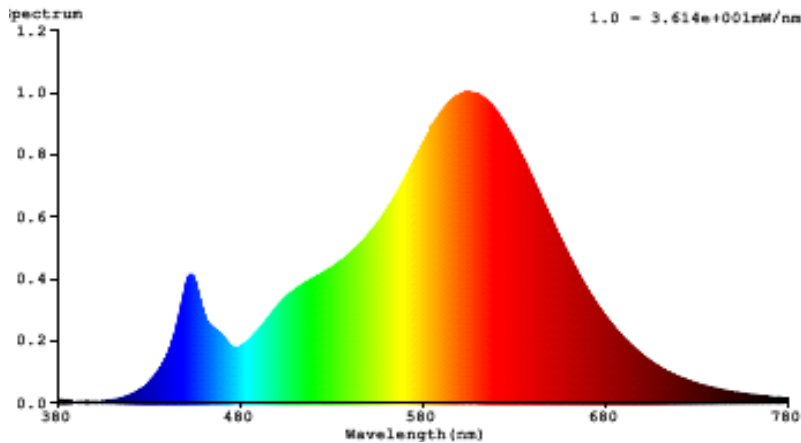

B11 LED CANDELABRA BULB, DUSK TO DAWN

Enhance your outdoor lighting with the decorative and versatile B11 LED Candelabra Bulb, Dusk to Dawn. Light automatically turns on when included photocell detects no light and off again when light is detected. Ideal for wall sconces and other fixtures that accept an E12 base.

MODELS

B11_D2D-5W-27K-#PK B11_D2D-5W-3K-#PK B11_D2D-5W-4K-#PK
 B11_D2D-5W-5K-#PK B11_D2D-5W-6K-#PK

LIGHT DISTRIBUTION ANGLE

SPECTRUM WAVE FORM

LUMINOUS INTENSITY DISTRIBUTION DIAGRAM

NOTE: The curves indicate the illuminated area and the average illumination at different distances.

CERTIFICATIONS

SPECIFICATIONS

Voltage	120V
Wattage	5W
Current	0.051A
Power Factor	0.80

LIGHTING PERFORMANCE

Lumens	450 lm
Equivalency	40W
Frequency	60 Hz
Color Rendering Index	88
Beam Angle	300°
Dimmable	No
Efficiency	90 lm/w
Color Temperature	2700K/3000K/4000K 5000K/6000K