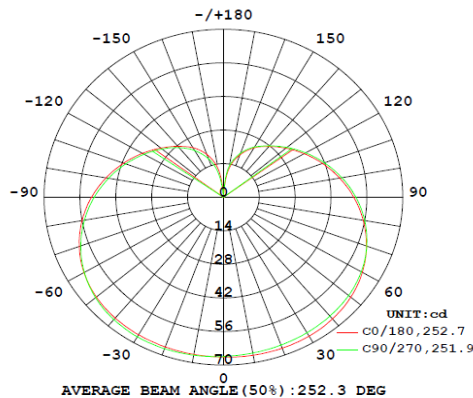

MODELS

B11_D2D-5W-27K-#PK B11_D2D-5W-3K-#PK B11_D2D-5W-4K-#PK
 B11_D2D-5W-5K-#PK B11_D2D-5W-6K-#PK

LIGHT DISTRIBUTION ANGLE

SPECTRUM WAVE FORM

LUMINOUS INTENSITY DISTRIBUTION DIAGRAM

NOTE: The curves indicate the illuminated area and the average illumination at different distances.

CERTIFICATIONS

SPECIFICATIONS

Voltage	120V
Wattage	5W
Current	0.051A
Power Factor	0.80

LIGHTING PERFORMANCE

Lumens	450 lm
Equivalency	40W
Frequency	60 Hz
Color Rendering Index	88
Beam Angle	300°
Dimmable	No
Efficiency	90 lm/w
Color Temperature	2700K/3000K/4000K 5000K/6000K