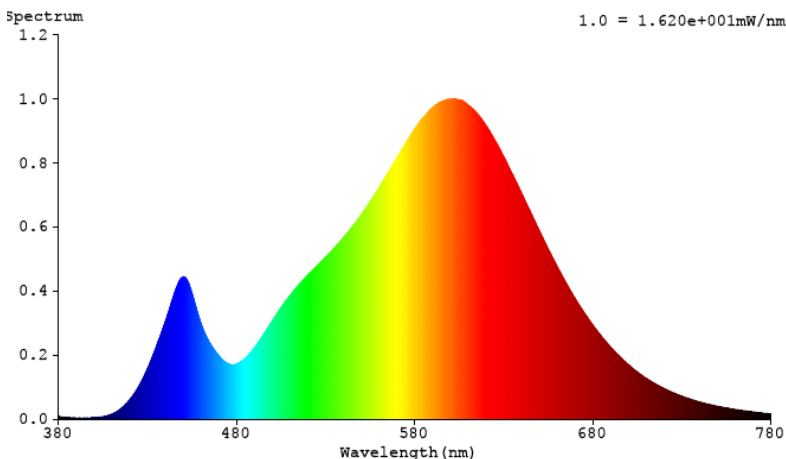

B11 LED CANDELABRA BULB, DUSK TO DAWN

Enhance your outdoor lighting with the decorative and versatile B11 LED Candelabra Bulb, Dusk to Dawn. Light automatically turns on when included photocell detects no light and off again when light is detected. Damp Rated bulb is ideal for wall sconces and other fixtures that accept an E12 base.

MODELS

- B11_CD2D-5W-27K-#PK
- B11_CD2D-5W-3K-#PK
- B11_CD2D-5W-4K-#PK
- B11_CD2D-5W-5K-#PK

LIGHT DISTRIBUTION ANGLE

SPECTRUM WAVE FORM

LUMINOUS INTENSITY DISTRIBUTION DIAGRAM

NOTE: The curves indicate the illuminated area and the average illumination at different distances.

CERTIFICATIONS

SPECIFICATIONS

Voltage	120V
Wattage	5W
Current	0.065A
Power Factor	0.70

LIGHTING PERFORMANCE

Lumens	500 lm
Equivalency	40W
Frequency	60 Hz
Color Rendering Index	90
Beam Angle	300°
Dimmable	No
Efficiency	100 lm/w
Color Temperature	2700K/3000K/4000K/5000K