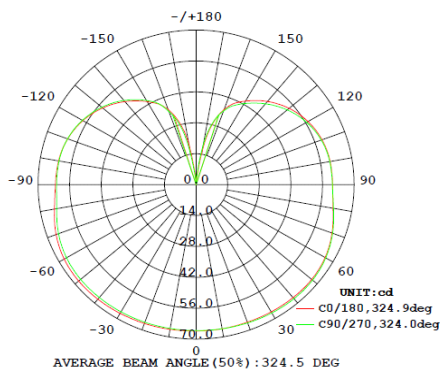

MODELS

- B11_CD2D-5W-27K-#PK
- B11_CD2D-5W-3K-#PK
- B11_CD2D-5W-4K-#PK
- B11_CD2D-5W-5K-#PK

LIGHT DISTRIBUTION ANGLE

SPECTRUM WAVE FORM

LUMINOUS INTENSITY DISTRIBUTION DIAGRAM

NOTE: The curves indicate the illuminated area and the average illumination at different distances.

CERTIFICATIONS

SPECIFICATIONS

Voltage	120V
Wattage	5W
Current	0.065A
Power Factor	0.70

LIGHTING PERFORMANCE

Lumens	500 lm
Equivalency	40W
Frequency	60 Hz
Color Rendering Index	90
Beam Angle	300°
Dimmable	No
Efficiency	100 lm/w
Color Temperature	2700K/3000K/4000K/5000K