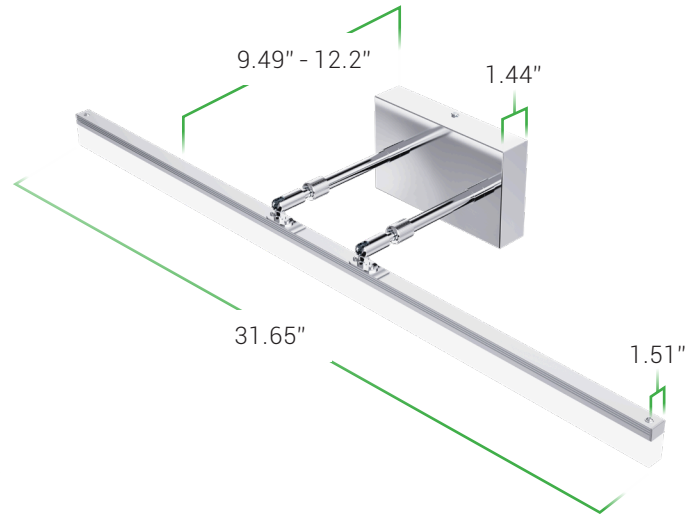

ALTA VANITY LIGHT TUNABLE WHITE

Choose from 3000K-5000K color temperature settings with this telescoping lamp. Use your light switch to change and lock in your favorite color. Adjustable lamp head rotates 90° while the telescoping dual arms reposition the light beam where you need it. Includes mounting gear.

MODELS

VA_A01_TW-15W-#

LIGHT DISTRIBUTION ANGLE

LUMINOUS INTENSITY DISTRIBUTION DIAGRAM

SPECIFICATIONS

Voltage	120V
Wattage	15W
Current	140A
Power Factor	0.9

LIGHTING PERFORMANCE

Lumens	1100
Equivalency	100W
Tunable White Options	3000K/4000K/5000K
Color Rendering Index (CRI)	80
Beam Angle	95°
Dimmable	No
Efficiency (lm/w)	73.3
Frequency	60Hz

ENVIRONMENT

Operating Temperature	4°F to 104°F
Suitable for Damp Locations	Yes

CONSTRUCTION

Housing	Stainless steel
Weight	2.46lbs

LIFESPAN

Average Life (Hours)	50,000+
Warranty	5 years
Switching Time	>10,000

CERTIFICATIONS