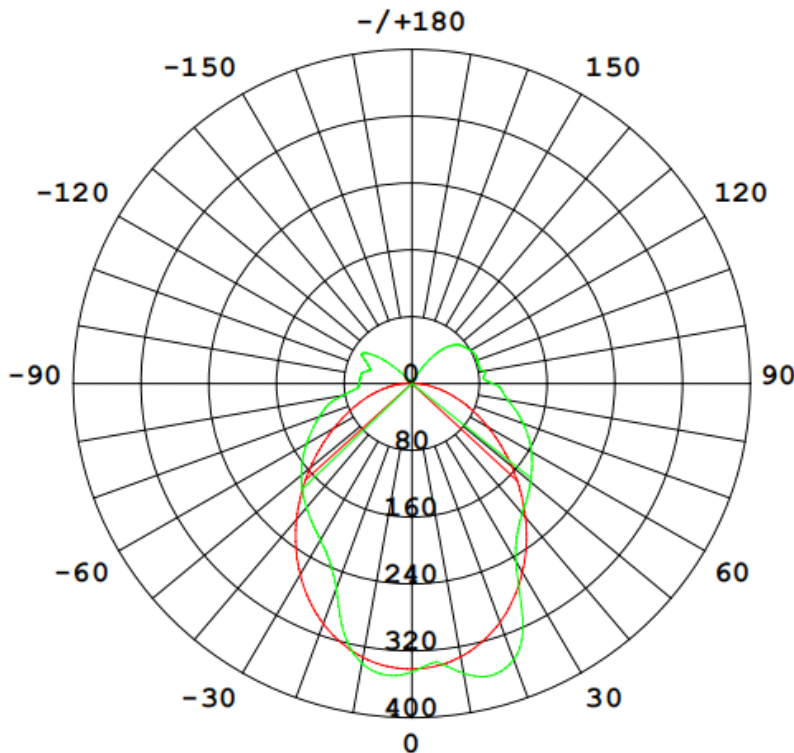

## ALTA VANITY LIGHT TUNABLE WHITE

Choose from 3000K-5000K color temperature settings with this telescoping lamp. Use your light switch to change and lock in your favorite color. Adjustable lamp head rotates 90° while the telescoping dual arms reposition the light beam where you need it. Includes mounting gear.

### LIGHT DISTRIBUTION ANGLE

#### LUMINOUS INTENSITY DISTRIBUTION DIAGRAM