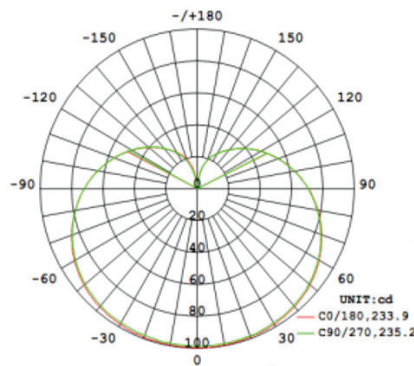

MODELS

A19_D2DBUG-9W-2K-#

LIGHT DISTRIBUTION ANGLE

LUMINOUS INTENSITY DISTRIBUTION DIAGRAM

Average Beam Angle (50%): 234.5°

NOTE:

The Curves indicate the illuminated area and the average illumination when the luminaire is at different distances.

SPECIFICATIONS

Voltage	120V
Wattage	9W
Current	0.135A
Power Factor	0.57

LIGHTING PERFORMANCE

Lumens	480
Equivalency	40W
Color Temperature Changing	2000K
Color Rendering Index (CRI)	80
Beam Angle	240°
Dimmable	No
Efficiency (lm/w)	62.2
Frequency	60Hz