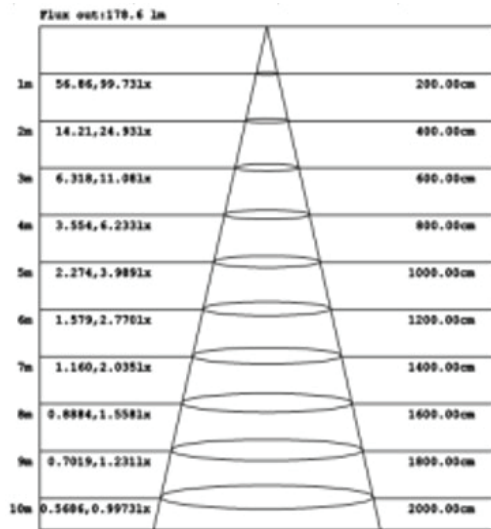

MODELS

A19_D2DBUG-9W-2K-#

LIGHT DISTRIBUTION ANGLE

LUMINOUS INTENSITY DISTRIBUTION DIAGRAM

Average Beam Angle (50%): 234.5°

NOTE:

The Curves indicate the illuminated area and the average illumination when the luminaire is at different distances.

SPECIFICATIONS

Voltage	120V
Wattage	9W
Current	0.135A
Power Factor	0.57

LIGHTING PERFORMANCE

Lumens	480
Equivalency	40W
Color Temperature Changing	2000K
Color Rendering Index (CRI)	80
Beam Angle	240°
Dimmable	No
Efficiency (lm/w)	62.2
Frequency	60Hz