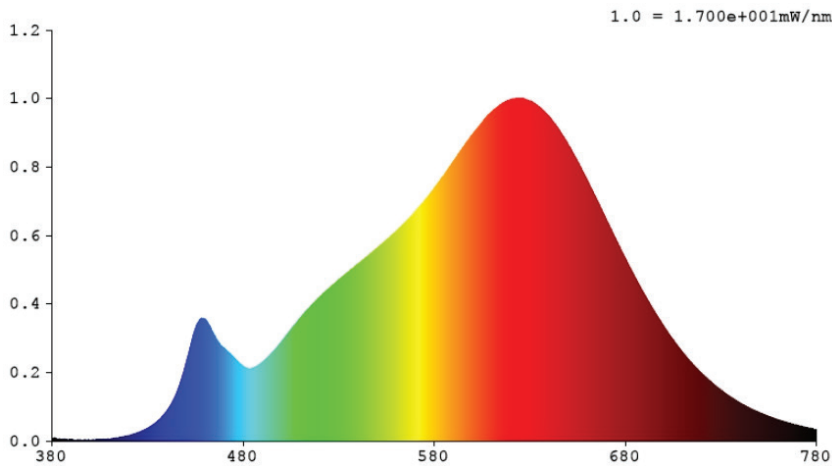

A19 GU24

Incorporating a twist and lock 2-pin GU24 base, this LED is Title 20 compliant. The A19 GU24 LED Bulb is safe for artwork and great for display lighting, along with many household applications. A 60W equivalent that easily replaces CFLs, this LED bulb draws only 9W.

MODELS

- A19_GU24-9W-27K-#PK
- A19_GU24-9W-4K-#PK
- A19_GU24-9W-6K-#PK
- A19_GU24-9W-3K-#PK
- A19_GU24-9W-5K-#PK

LIGHT DISTRIBUTION ANGLE

CHROMATICITY
DIAGRAM
CIE1931

x=0.458 y=0.410 CEC/2700K

CERTIFICATIONS

*No Energy Star certification for 2200K, 5500K, and 6000K

SPECIFICATIONS

Voltage	120V
Wattage	9W
Current	0.110A
Power Factor	0.7

LIGHTING PERFORMANCE

Lumens	800
Equivalency	60W
Color Temperature Changing	2700K-6000K
Color Rendering Index (CRI)	90
Beam Angle	240°
Dimmable	Yes
Efficiency (lm/w)	88.89
Frequency	60Hz