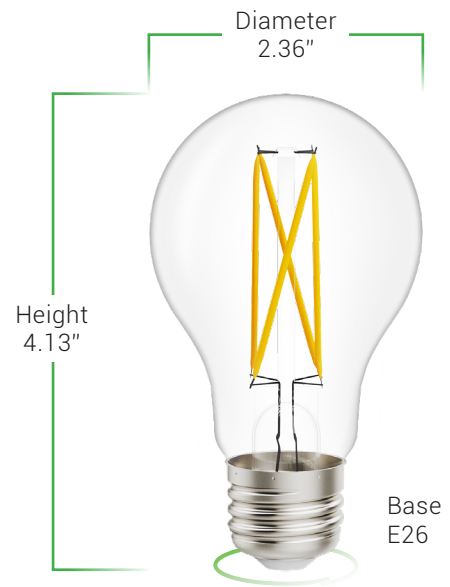

A19 LED BULB FILAMENT, DUSK TO DAWN

This wet rated A19 LED bulb features the vintage look of a traditional, clear glass bulb with Dusk to Dawn abilities. The photocell sensor automatically turns on the LED when no light is detected, then off when light returns. Great for exposed bulb porch lights.

MODELS

A19_CD2D-8W-3K-#PK

LIGHT DISTRIBUTION ANGLE

SPECTRUM WAVE FORM

LUMINOUS INTENSITY DISTRIBUTION DIAGRAM

CERTIFICATIONS

SPECIFICATIONS

Voltage	120V
Wattage	9W
Current	0.110A
Power Factor	0.7

LIGHTING PERFORMANCE

Lumens	850
Equivalency	60W
Color Temperature	2700K, 3000K
Color Rendering Index (CRI)	82+
Beam Angle	300°
Dimmable	No
Efficiency (lm/w)	94
Frequency	60Hz

ENVIRONMENT

Operating Temperature	4°F to 104°F
Suitable for Wet Locations Ingress	Yes