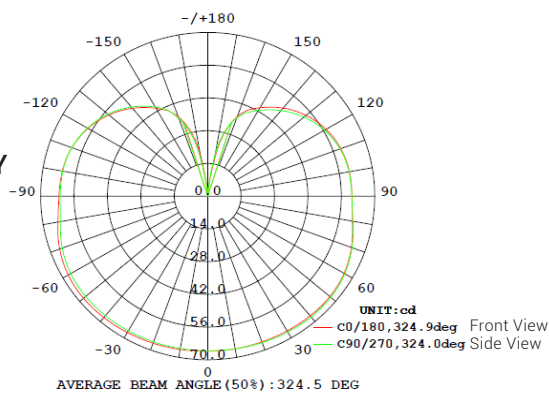

MODELS

A19_CD2D-8W-3K-#PK

LIGHT DISTRIBUTION ANGLE

SPECTRUM WAVE FORM

LUMINOUS INTENSITY DISTRIBUTION DIAGRAM

CERTIFICATIONS

SPECIFICATIONS

Voltage	120V
Wattage	9W
Current	0.110A
Power Factor	0.7

LIGHTING PERFORMANCE

Lumens	850
Equivalency	60W
Color Temperature	2700K, 3000K
Color Rendering Index (CRI)	82+
Beam Angle	300°
Dimmable	No
Efficiency (lm/w)	94
Frequency	60Hz

ENVIRONMENT

Operating Temperature	4°F to 104°F
Suitable for Wet Locations Ingress	Yes