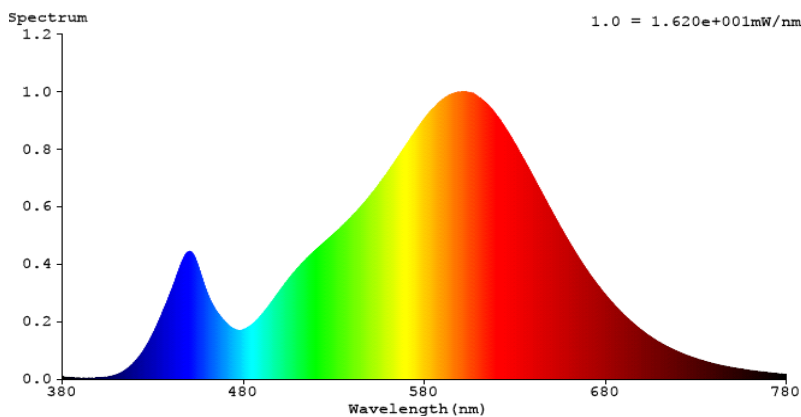

A19 LED BULB FILAMENT, DUSK TO DAWN

This wet rated A19 LED bulb features the vintage look of a traditional, clear glass bulb with Dusk to Dawn abilities. The photocell sensor automatically turns on the LED when no light is detected, then off when light returns. Great for exposed bulb porch lights.

MODELS

A19_CD2D-8W-3K-#PK

LIGHT DISTRIBUTION ANGLE

SPECTRUM WAVE FORM

LUMINOUS INTENSITY DISTRIBUTION DIAGRAM

CERTIFICATIONS

SPECIFICATIONS

Voltage	120V
Wattage	9W
Current	0.110A
Power Factor	0.7

LIGHTING PERFORMANCE

Lumens	850
Equivalency	60W
Color Temperature	2700K, 3000K
Color Rendering Index (CRI)	82+
Beam Angle	300°
Dimmable	No
Efficiency (lm/w)	94
Frequency	60Hz

ENVIRONMENT

Operating Temperature	4°F to 104°F
Suitable for Wet Locations Ingress	Yes