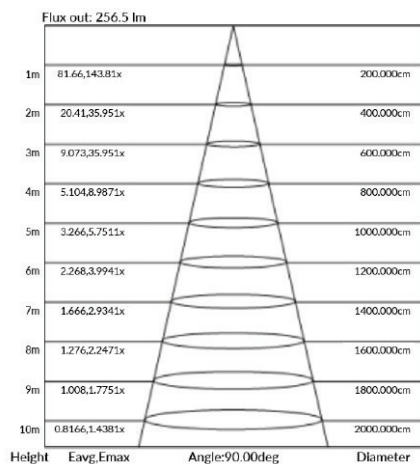

### LIGHT DISTRIBUTION ANGLE

#### LUMINOUS INTENSITY DISTRIBUTION DIAGRAM

Average Beam Angle (50%): 234.5°F

#### NOTE:

The Curves indicate the illuminated area and the average illumination when the luminaire is at different distances.