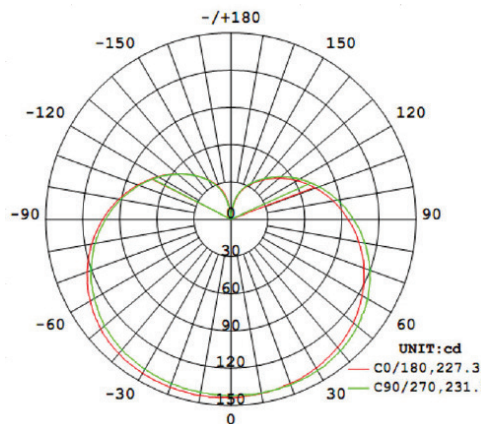

### LIGHT DISTRIBUTION ANGLE

#### LUMINOUS INTENSITY DISTRIBUTION DIAGRAM

Average Beam Angle (50%): 234.5°F

#### NOTE:

The Curves indicate the illuminated area and the average illumination when the luminaire is at different distances.